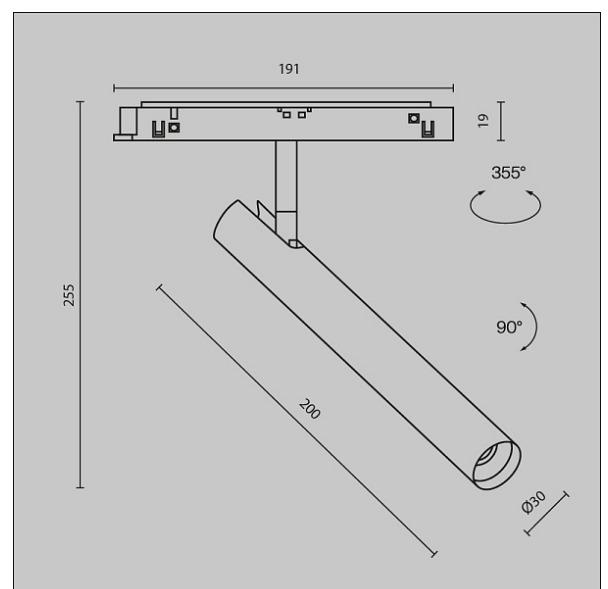

Track luminaire Focus T Magnetic track system 23mm EXILITY 3000K 6W 36°

Series: Focus T Article: TR141-2-6W3K-M-BS

Article	TR141-2-6W3K-M-BS
Brand	Technical
Collection	Magnetic track system 23mm EXILITY
Series	Focus T
Product type	Track luminaire
Fitting color	Black
Fitting material	Aluminum
Color temperature	3000 K
IP protection	IP 20
Dimmable	No
Height	255 mm
Width	30 mm
Color rendering index	90 CRI
Length	191 mm
Beam angle	36 °
Voltage	AC 48 V
Diameter	30 mm
Protection level	Class3
Warranty	5 years
Power	6 W
Volume	0.0011 m ³
Light flux	280 Lm

Mounting hole depth	19 mm
Mounting Hole Width	16 mm
Energy efficiency class	G
Fireproof	No
Packing length	260 mm
Net	0.28 kg
Gross	0.29 kg
Service life	50000 h
Number of LEDs	1