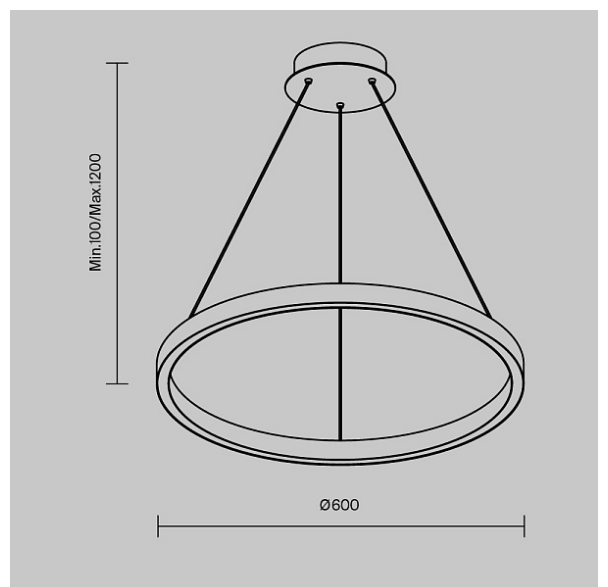

Pendant luminaire Rim 36W

Series: Rim Article: MOD058PL-L32BK

Article	MOD058PL-L32BK
Analogue	MOD058PL-L32B3K; MOD058PL-L32B4K
Brand	Maytoni
Collection	Modern
Series	Rim
Product type	Pendant luminaire
Fitting color	Black
Fitting material	Aluminum
IP protection	IP 20
Dimmable	Yes
Height	1200 mm
Color rendering index	80 CRI
Beam angle	120 °
Voltage	50Hz AC 220-240 V
Diameter	600 mm
Protection level	Class1
Warranty	3 years
Power	36 W
Volume	0.0392 m ³
Minimum height	275 mm
Maximum height	1200 mm
Energy efficiency class	G
Fireproof	No
Packing length	660 mm

Net	3 kg
Gross	3.45 kg
Service life	50000 h
Control protocol	Triac
Luminous flux	1151, 1152
Color temperature	3000, 4000 K