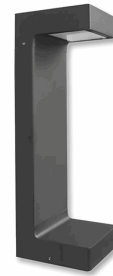

## LED street light bollard-1, 30cm, 7W, sandblack, warm white

Item number: 114266  
EAN: 9009377075186

### Product specification:

**Luminous flux:** 315 lm  
**Beam angle:** 120°  
**Rated power:** 8 W  
**Active power:** 7 W  
**Rated voltage:** 220 - 240 V AC  
**Colour temperature:** 3000K  
**Color rendering index:** 83 CRI ra (1-8)  
**Protection class:** IP54  
**Ambient temperature:** -15°C - 50°C  
**Housing color:** black  
**Housing material:** Aluminum  
**Weight:** 918,0 g  
**Length:** 100,0 mm  
**Width:** 100,0 mm  
**Height:** 300,0 mm  
**Useful lifespan L70 | B10:** 38000 h  
**Useful lifespan L70 | B50:** 57000 h  
**Useful lifespan L80 | B10:** 37000 h  
**Useful lifespan L80 | B50:** 50000 h  
**Useful lifespan L90 | B10:** 33000 h  
**Useful lifespan L90 | B50:** 44000 h  
**Warranty in years** 2