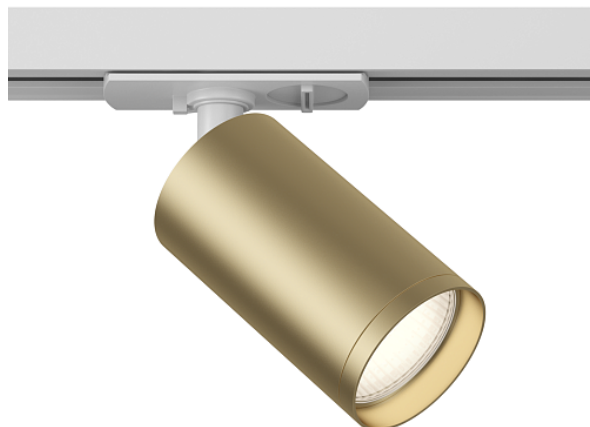

Track Lighting Focus S

Single phase track system UNITY GU10x1 10W

Series: Focus S Article: TR020-1-U-GU10-WMG

Article	TR020-1-U-GU10-WMG
Analogue	TR031-1-GU10-WMG
Brand	Technical
Collection	Single phase track system UNITY
Series	The series includes recessed, surface-mounted and track luminaires with one and two shades. Large selection of shades. Large selection of colour solutions (up to 16 colour variations in individual models).
Product type	Track Lighting
Fitting color	White and matte gold
Fitting material	Aluminum
Light source	GU10
Number of lamps	1
IP protection	IP 20
Dimmable	No
Height	125
Length	92
Voltage	AC 220-240
Diameter	52

Protection level	Class2
Warranty	3
Power	10
Volume	0.0007
Lamps included	No
Mounting bowl	Yes
Chain	No
Mounting hole depth	20
Mounting Hole Width	82
Base	Yes
Dome lamp switch	No
Fireproof	No
Dyed	No
Lampshade	No
Packing length	85
Net	0.13
Gross	0.16
Motion sensor	No
Illumination sensor	No
Solar battery	No
Built in driver	No