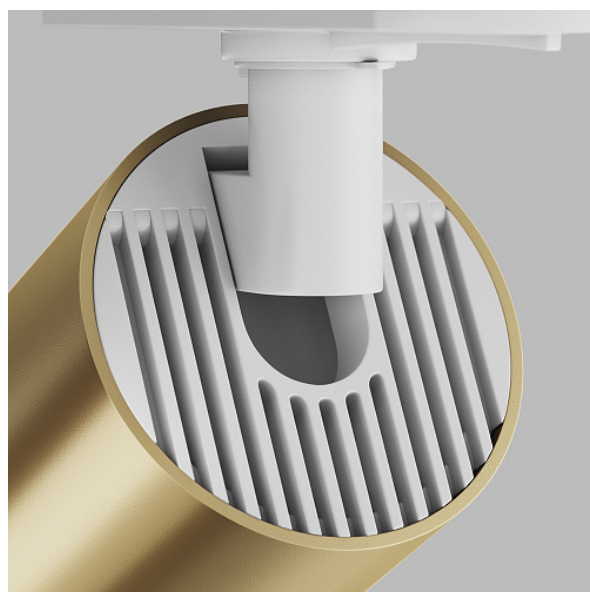

Track Lighting Focus S

Single phase track system UNITY GU10x1 10W

Series: Focus S Article: TR020-1-U-GU10-WMG

Article	TR020-1-U-GU10-WMG
Analogue	TR031-1-GU10-WMG
Brand	Technical
Collection	Single phase track system UNITY
Series	The series includes recessed, surface-mounted and track luminaires with one and two shades. Large selection of shades. Large selection of colour solutions (up to 16 colour variations in individual models).
Product type	Track Lighting
Fitting color	White and matte gold
Fitting material	Aluminum
Light source	GU10
Number of lamps	1
IP protection	IP 20
Dimmable	No
Height	125
Length	92
Voltage	AC 220-240
Diameter	52

Protection level	Class2
Warranty	3
Power	10
Volume	0.0007
Lamps included	No
Mounting bowl	Yes
Chain	No
Mounting hole depth	20
Mounting Hole Width	82
Base	Yes
Dome lamp switch	No
Fireproof	No
Dyed	No
Lampshade	No
Packing length	85
Net	0.13
Gross	0.16
Motion sensor	No
Illumination sensor	No
Solar battery	No
Built in driver	No