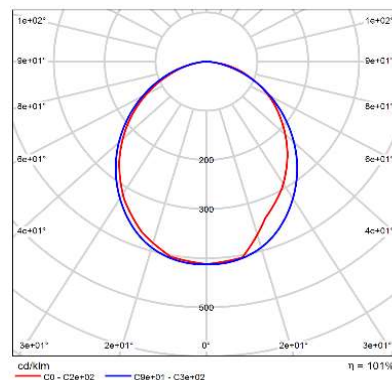

## ENERGY EFFICIENCY

**ENERGY**  
TopE Lighting  
6004000088

A  
B  
C  
D  
E  
F  
G

36 kWh/1000h

2019/2015

## PHOTOMETRIC DIAGRAM

Polar LDC