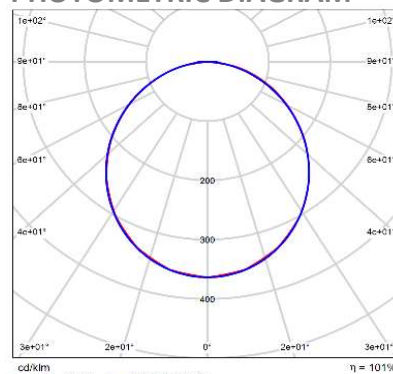

Lifespan

Lifespan L90/B50 at 25°	50000 h
Led Brand	EPISTAR
Driver	TOPE (YLQD-6-30)
Mounting information	
Mounting type	Surfaced / Suspended
Mounting location	Ceiling
Capabilities	
Dimmable	No
Type of connection	Via push wire terminal blocks
Standards and Certificates	
Protection class IK	IK05
Type of protection IP	IP20
Standards	CE, RoHS
Warranty	36 months

LOGISTICAL DATA

Main package

Product code	6004000087
Package	Carton box
Units in carton	1 pcs
Package diameters, weight bruto	542x525x133mm ; 3,616 kg
Product EAN code	4772007009558

ENERGY EFFICIENCY

TopE Lighting
6004000087

A
B
C
D
E
F
G

30
kWh/1000h

2019/2015

PHOTOMETRIC DIAGRAM