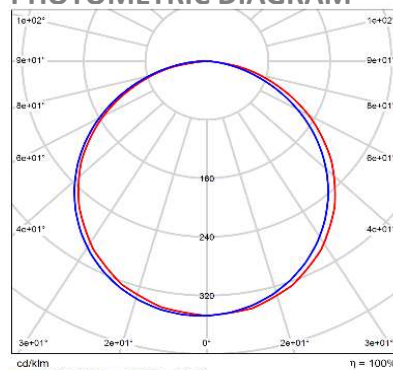

## Light technical data

Beam angle	120°
------------	------

## Dimensions and weight

Diameter	Ø800 mm
Height	80 mm
Weight Neto	4,55 kg

## ENERGY EFFICIENCY

**ENERGY**  
TopE Lighting  
6004000092

A  
B  
C  
D  
E  
F  
G

48 kWh/1000h

2019/2015

## PHOTOMETRIC DIAGRAM

Polar LDC