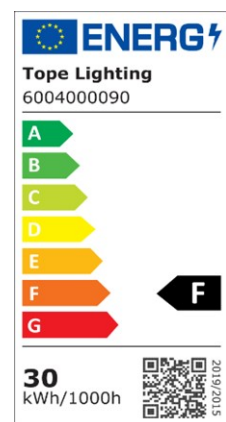

Lifespan

Lifespan L90/B50 at 25°	50000 h
Led Brand	EPISTAR
Driver	TOPE (YLQD-6-30)
Mounting information	
Mounting type	Surfaced / Suspended
Mounting location	Ceiling
Capabilities	
Dimmable	No
Type of connection	Via push wire terminal blocks
Standards and Certificates	
Protection class IK	IK05
Type of protection IP	IP20
Standards	CE, RoHS
Warranty	36 months

LOGISTICAL DATA

Main package

Product code	6004000090
Package	Carton box
Units in carton	1 pcs
Package diameters, weight bruto	542x525x133mm ; 3,616 kg
Product EAN code	4772007009589

ENERGY EFFICIENCY