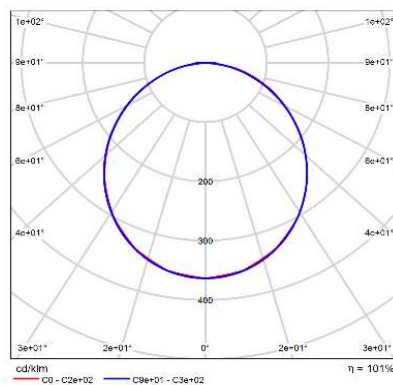

PHOTOMETRIC DIAGRAM

Polar LDC