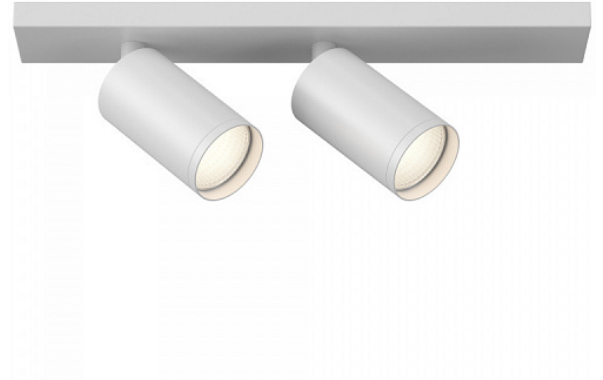

Ceiling lamp FOCUS S GU10x2 10W

Series: FOCUS S Article: C051CL-U-2W

Article	C051CL-U-2W
Analogue	C051CL-2W
Brand	Technical
Collection	Ceiling
Series	The series includes recessed, surface-mounted and track luminaires with one and two shades. Large selection of shades. Large selection of colour solutions (up to 16 colour variations in individual models).
Product type	Ceiling lamp
Fitting color	White
Fitting material	Aluminum
Light source	GU10
Number of lamps	2
IP protection	IP 20
Dimmable	No
Height	120
Width	60
Length	344
Voltage	AC 220-240
Protection level	Class2
Warranty	2
Power	10

Volume	0.0021
Lamps included	No
Mounting bowl	No
Chain	No
Type of fastener	Surface-mounted
Mounting Hole Width	60
Base	Yes
Dome lamp switch	No
Fireproof	No
Dyed	No
Lampshade	No
Packing length	375
Net	0.65
Gross	0.7
Mounting type	Surface-mounted
Motion sensor	No
Illumination sensor	No
Solar battery	No
Built in driver	No