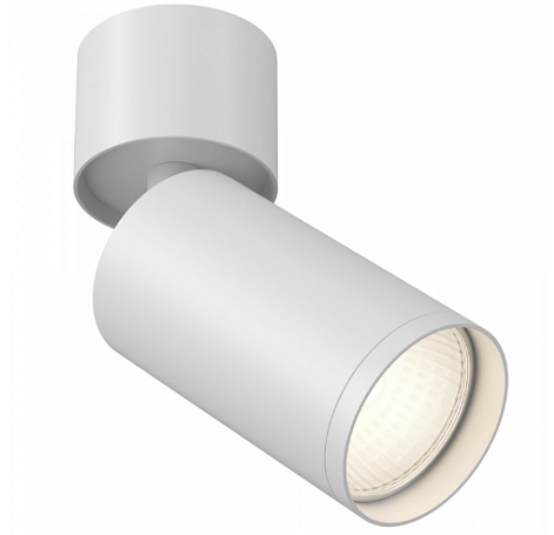

Ceiling lamp FOCUS S GU10x1 10W

Series: FOCUS S Article: C050CL-U-1W

Article	C050CL-U-1W
Analogue	C050CL-1W
Brand	Technical
Collection	Ceiling
Series	The series includes recessed, surface-mounted and track luminaires with one and two shades. Large selection of colour solutions (up to 16 colour variations in individual models).
Product type	Ceiling lamp
Fitting color	White
Fitting material	Aluminum
Light source	GU10
Number of lamps	1
IP protection	IP 20
Dimmable	No
Height	128
Voltage	AC 220-240
Diameter	52
Protection level	Class2
Warranty	2
Power	10
Volume	0.0006

Lamps included	No
Mounting bowl	No
Chain	No
Type of fastener	Surface-mounted
Base diameter	52
Base	Yes
Dome lamp switch	No
Fireproof	No
Dyed	No
Lampshade	No
Packing length	65
Net	0.17
Gross	0.22
Mounting type	Surface-mounted
Motion sensor	No
Illumination sensor	No
Solar battery	No
Built in driver	No