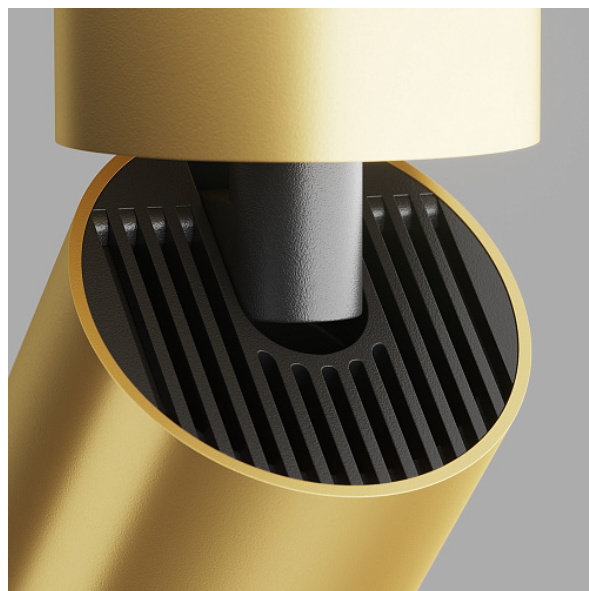

Ceiling lamp FOCUS S GU10x1 10W

Series: FOCUS S Article: C050CL-U-1MG

Article	C050CL-U-1MG
Analogue	C050CL-1BMG
Brand	Technical
Collection	Ceiling
Series	The series includes recessed, surface-mounted and track luminaires with one and two shades. Large selection of colour solutions (up to 16 colour variations in individual models).
Product type	Ceiling lamp
Fitting color	Matte gold
Fitting material	Aluminum
Light source	GU10
Number of lamps	1
IP protection	IP 20
Dimmable	No
Height	128
Voltage	AC 220-240
Diameter	52
Protection level	Class2
Warranty	2
Power	10
Volume	0.0005

Lamps included	No
Mounting bowl	No
Chain	No
Type of fastener	Surface-mounted
Base diameter	52
Base	Yes
Dome lamp switch	No
Fireproof	No
Dyed	No
Lampshade	No
Packing length	140
Net	0.16
Gross	0.17
Mounting type	Surface-mounted
Motion sensor	No
Illumination sensor	No
Solar battery	No
Built in driver	No