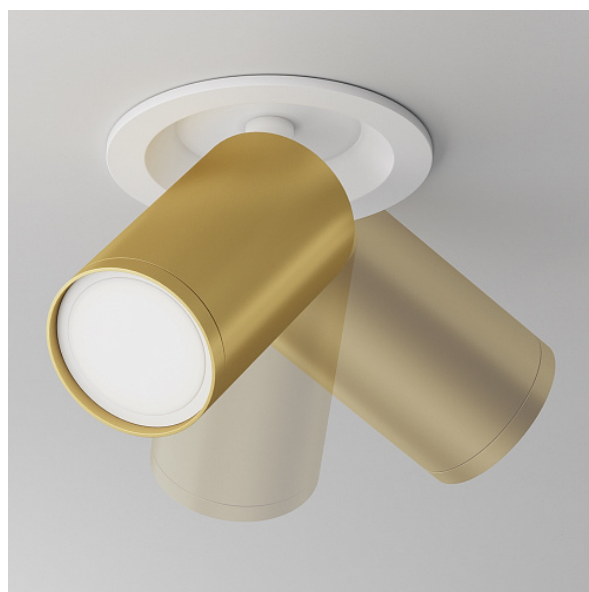

Ceiling lamp FOCUS S GU10x1 10W

Series: FOCUS S Article: C048CL-U-1WMG

Article	C048CL-U-1WMG
Analogue	C048CL-1WMG
Brand	Technical
Collection	Ceiling
Series	The series includes recessed, surface-mounted and track luminaires with one and two shades. Large selection of shades. Large selection of colour solutions (up to 16 colour variations in individual models).
Product type	Ceiling lamp
Fitting color	White and matte gold
Fitting material	Aluminum
Light source	GU10
Number of lamps	1
IP protection	IP 20
Dimmable	No
Height	123
Voltage	AC 220-240
Diameter	52
Protection level	Class2
Warranty	2
Power	10
Volume	0.0014

Lamps included	No
Mounting bowl	No
Chain	No
Type of fastener	Built-in
Base diameter	75
Mounting hole depth	55
Mounting Hole Width	75
Base	Yes
Dome lamp switch	No
Fireproof	No
Dyed	No
Lampshade	No
Packing length	140
Net	0.22
Gross	0.24
Mounting type	Built-in
Motion sensor	No
Illumination sensor	No
Solar battery	No
Built in driver	No