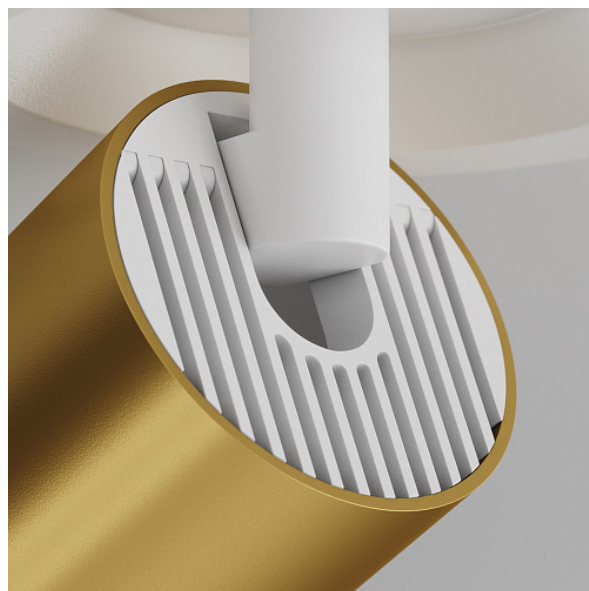

Ceiling lamp FOCUS S GU10x1 10W

Series: FOCUS S Article: C048CL-U-1WMG

Article	C048CL-U-1WMG
Analogue	C048CL-1WMG
Brand	Technical
Collection	Ceiling
Series	The series includes recessed, surface-mounted and track luminaires with one and two shades. Large selection of shades. Large selection of colour solutions (up to 16 colour variations in individual models).
Product type	Ceiling lamp
Fitting color	White and matte gold
Fitting material	Aluminum
Light source	GU10
Number of lamps	1
IP protection	IP 20
Dimmable	No
Height	123
Voltage	AC 220-240
Diameter	52
Protection level	Class2
Warranty	2
Power	10
Volume	0.0014

Lamps included	No
Mounting bowl	No
Chain	No
Type of fastener	Built-in
Base diameter	75
Mounting hole depth	55
Mounting Hole Width	75
Base	Yes
Dome lamp switch	No
Fireproof	No
Dyed	No
Lampshade	No
Packing length	140
Net	0.22
Gross	0.24
Mounting type	Built-in
Motion sensor	No
Illumination sensor	No
Solar battery	No
Built in driver	No