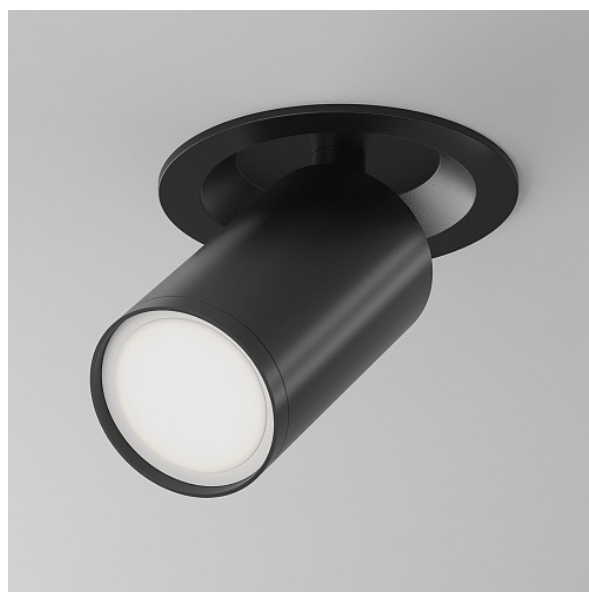

## Ceiling lamp FOCUS S GU10x1 10W

Series: FOCUS S Article: C048CL-U-1B

Article	C048CL-U-1B
Analogue	C048CL-1B
Brand	Technical
Collection	Ceiling
Series	The series includes recessed, surface-mounted and track luminaires with one and two shades. Large selection of shades. Large selection of colour solutions (up to 16 colour variations in individual models).
Product type	Ceiling lamp
Fitting color	Black
Fitting material	Aluminum
Light source	GU10
Number of lamps	1
IP protection	IP 20
Dimmable	No
Height	123
Voltage	AC 220-240
Diameter	52
Protection level	Class2
Warranty	2
Power	10
Volume	0.0016

Lamps included	No
Mounting bowl	No
Chain	No
Type of fastener	Built-in
Base diameter	75
Mounting hole depth	55
Mounting Hole Width	75
Base	Yes
Dome lamp switch	No
Fireproof	No
Dyed	No
Lampshade	No
Packing length	105
Net	0.27
Gross	0.31
Mounting type	Built-in
Motion sensor	No
Illumination sensor	No
Solar battery	No
Built in driver	No