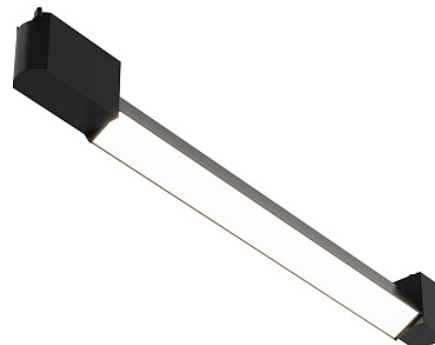

Track Lighting Basis Rot

Single phase track system UNITY 4000K

24W 110°

Series: Basis Rot Article: TR104-1-24W4K-B-DE

Article	TR104-1-24W4K-B-DE
Brand	Technical
Collection	Single phase track system UNITY
Series	Basis Rot
Product type	Track Lighting
Fitting color	Black
Fitting material	Aluminum and plastic
Color temperature	4000
IP protection	IP 20
Dimmable	No
Height	46
Width	33
Color rendering index	90
Length	510
Scattering angle	110
Voltage	AC 220-240
Protection level	Class2
Warranty	3
Power	24
Volume	0.0013
Max Height	46
Lamps included	No

Light flux	1900
Mounting bowl	No
Chain	No
Base diameter	46
Mounting Hole Width	33
Base	Yes
Dome lamp switch	No
Energy efficiency class	F
Fireproof	No
Dyed	No
Lampshade	No
Packing length	62
Net	0.5
Gross	0.6
Motion sensor	No
Illumination sensor	No
Solar battery	No
Built in driver	No