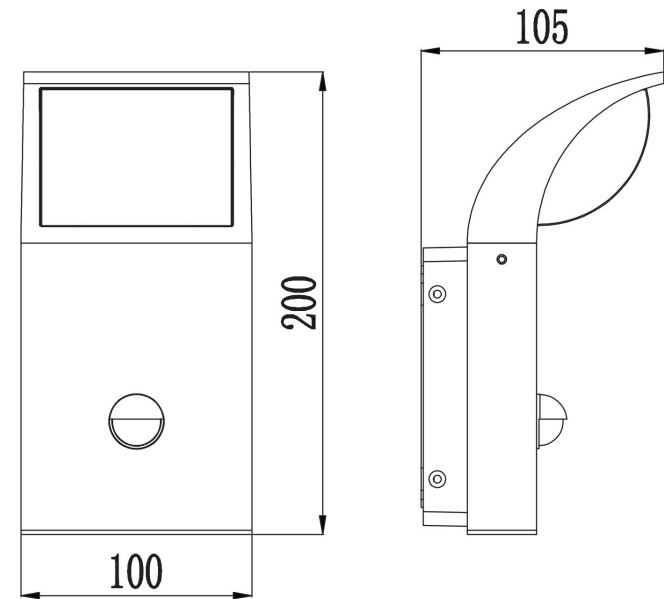

Instruction

O446WL-L7GF3KSR

MAX 7W
450 Lumen

Model: O446WL-L7GF3KSR
Collection: Outdoor
Series: Stock
Wall Lamps