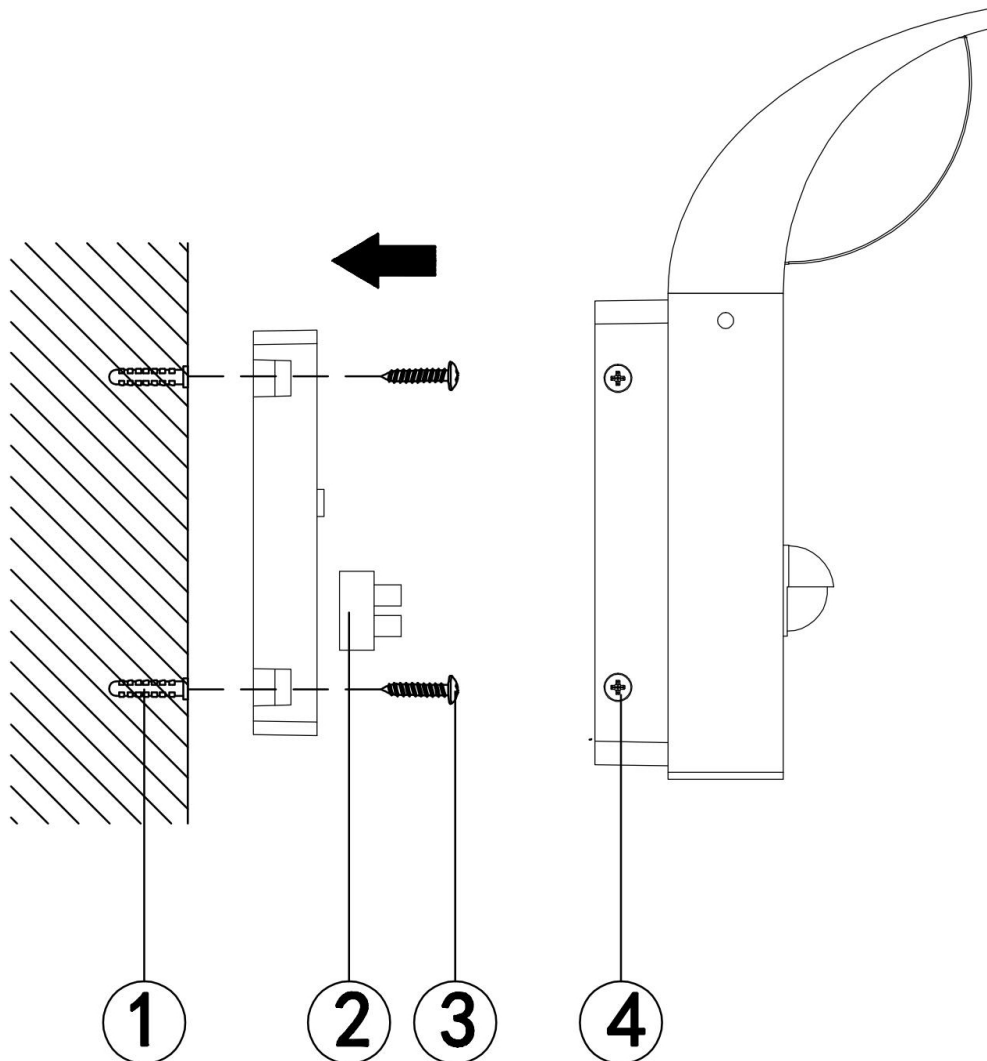

Instruction

O446WL-L7GF3KSR

MAX 7W
450 Lumen

Model: O446WL-L7GF3KSR
Collection: Outdoor
Series: Stock
Wall Lamps