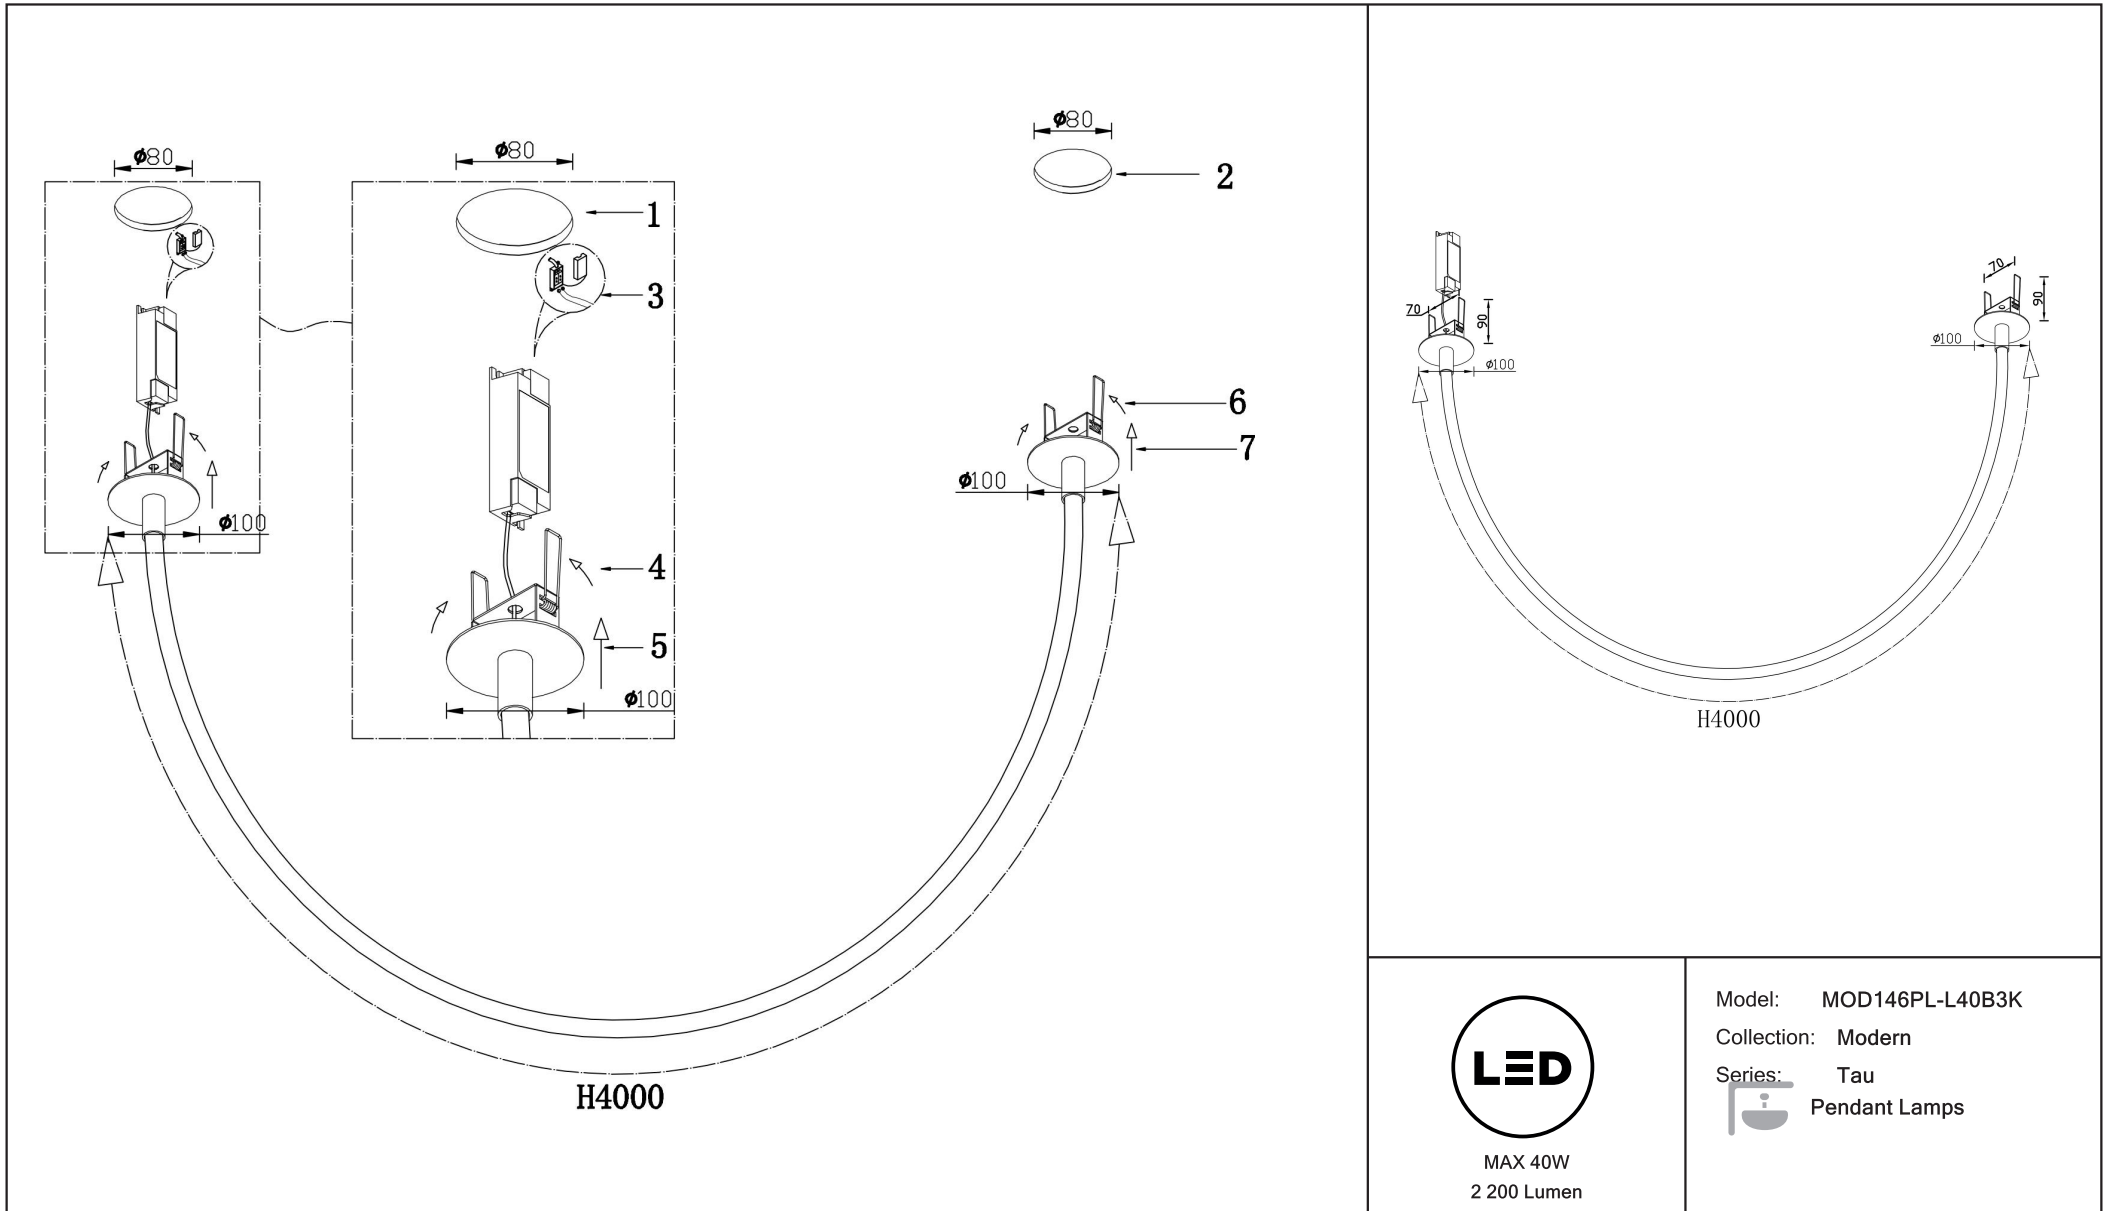

Instruction

MOD146PL-L40B3K

MAX 40W
2 200 Lumen

Model: MOD146PL-L40B3K
Collection: Modern
Series: Tau
Pendant Lamps