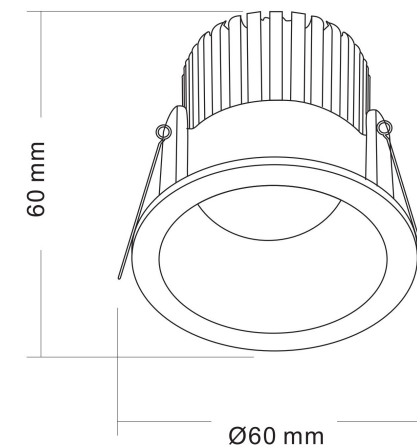

1

2

3

MAX 6W
480 Lumen

Model: DL034-01-06W4K-W

Collection: Downlight

Zoom

Resessed