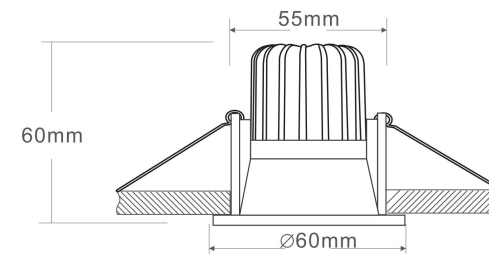

1

2

3

MAX 6W
480 Lumen

Model: DL034-01-06W4K-W

Collection: Downlight

Zoom

Resessed