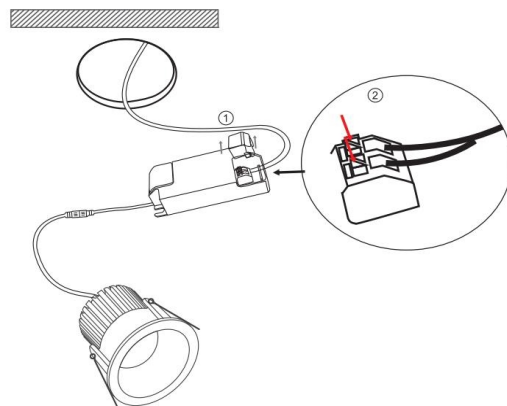

1

2

3

MAX 6W
480 Lumen

Model: DL034-01-06W4K-W

Collection: Downlight

Zoom

Resessed