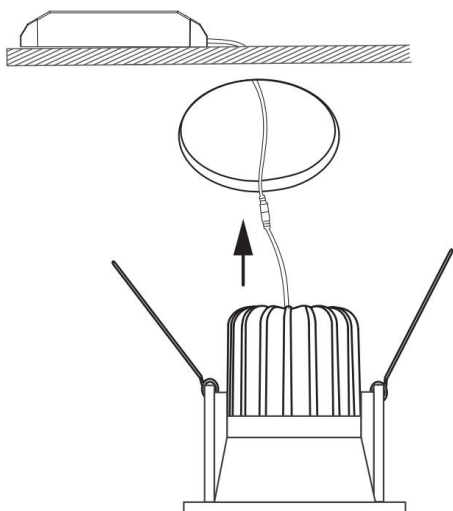

1

2

3

MAX 6W
480 Lumen

Model: DL034-01-06W4K-W

Collection: Downlight

Zoom

Resessed