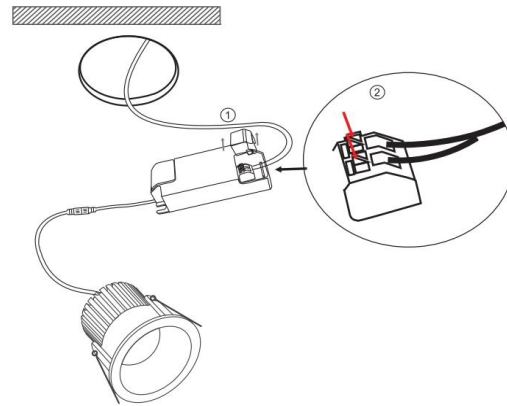

1

3

MAX 6W  
420 Lumen

Model: DL034-01-06W3K-B

Collection: Downlight

Zoom

Resessed

This product contains a light source of energy efficiency class A