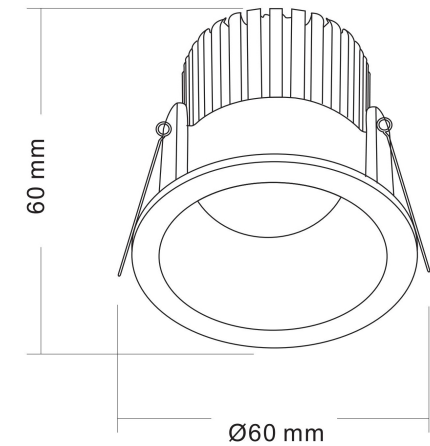

1

3

MAX 6W  
420 Lumen

Model: DL034-01-06W3K-B

Collection: Downlight

Zoom

Resessed

This product contains a light source of energy efficiency class A