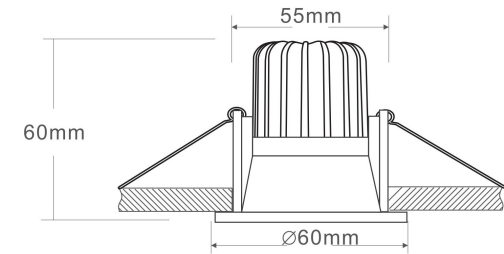

1

3

MAX 6W  
420 Lumen

Model: DL034-01-06W3K-B

Collection: Downlight

Zoom

Resessed

This product contains a light source of energy efficiency class A