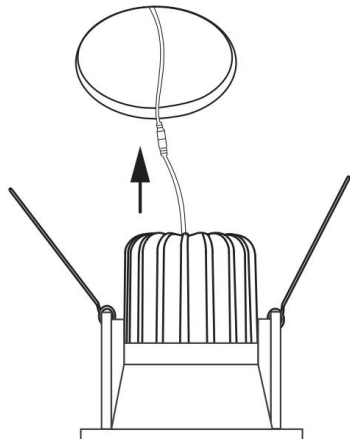

1

3

MAX 6W  
420 Lumen

Model: DL034-01-06W3K-B

Collection: Downlight

Zoom

Resessed

This product contains a light source of energy efficiency class A