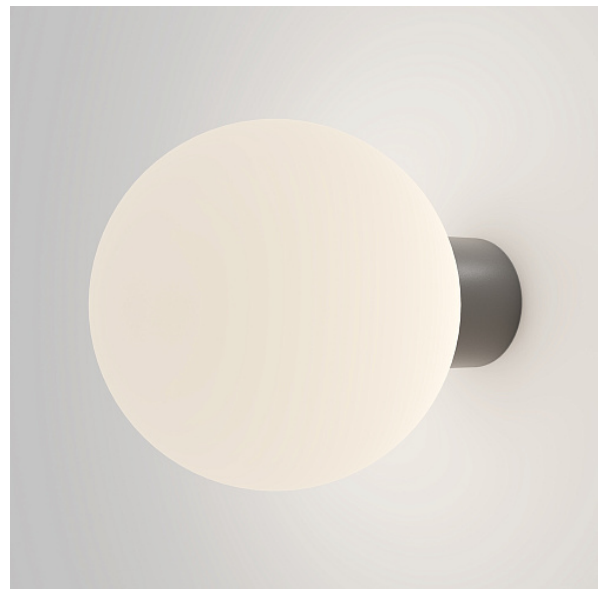

Wall lamp Bold E27x1 60W IP 54

Series: Bold Article: O598WL-01GR1

Article	O598WL-01GR1
Brand	Outdoor
Collection	Outdoor
Series	Bold
Product type	Wall lamp
Fitting color	Grey
Fitting material	Aluminum
Light source	E27
Number of lamps	1
IP protection	IP 54
Dimmable	No
Height	270
Voltage	AC 100-240
Diameter	200
Protection level	Class1
Power	60
Volume	0.0245
Lamps included	No
Mounting bowl	No
Chain	No
Base	No
Dome lamp switch	No
Fireproof	No
Dyed	No
Lampshade	No