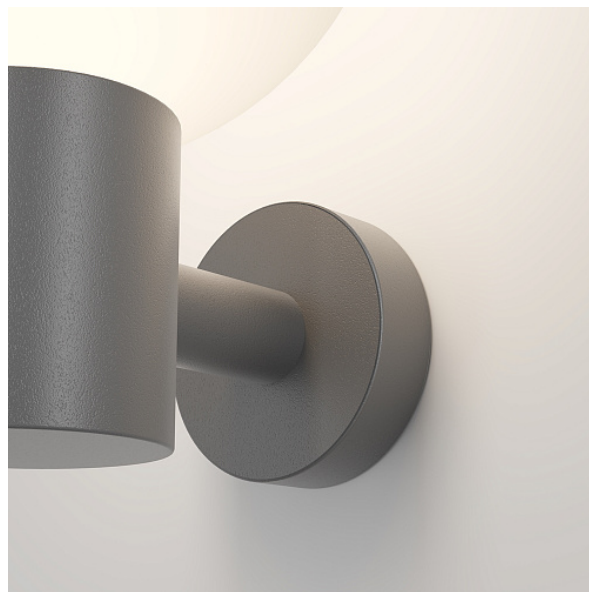

Wall lamp Bold E27x1 60W IP 54

Series: Bold Article: O598WL-01GR

Article	O598WL-01GR
Brand	Outdoor
Collection	Outdoor
Series	Bold
Product type	Wall lamp
Fitting color	Grey
Fitting material	Aluminum
Light source	E27
Number of lamps	1
IP protection	IP 54
Dimmable	No
Height	280
Length	160
Voltage	AC 100-240
Diameter	200
Protection level	Class1
Power	60
Volume	0.0245
Lamps included	No
Mounting bowl	No
Chain	No
Base	No
Dome lamp switch	No
Fireproof	No
Dyed	No

Lampshade	No
Packing length	330
Net	0.98
Gross	1.5