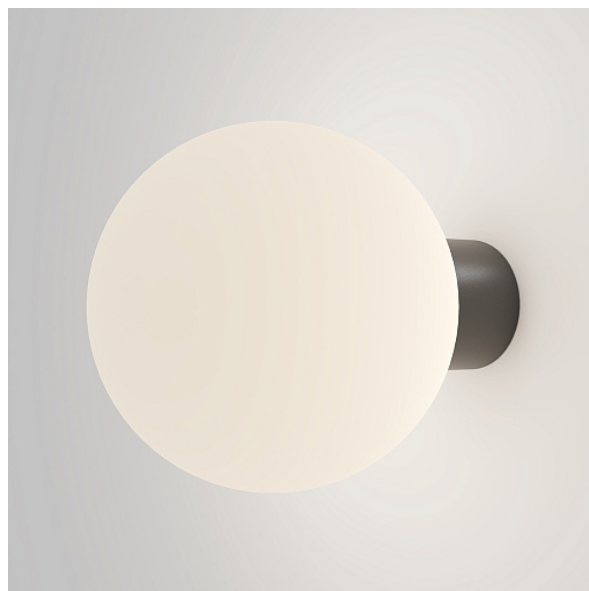

Wall lamp Bold E27x1 60W IP 54

Series: Bold Article: O598WL-01B1

Article	O598WL-01B1
Brand	Outdoor
Collection	Outdoor
Series	Bold
Product type	Wall lamp
Fitting color	Black
Fitting material	Aluminum
Light source	E27
Number of lamps	1
IP protection	IP 54
Dimmable	No
Height	270
Voltage	AC 100-240
Diameter	200
Protection level	Class1
Power	60
Volume	0.0245
Lamps included	No
Mounting bowl	No
Chain	No
Base	No
Dome lamp switch	No
Fireproof	No
Dyed	No
Lampshade	No