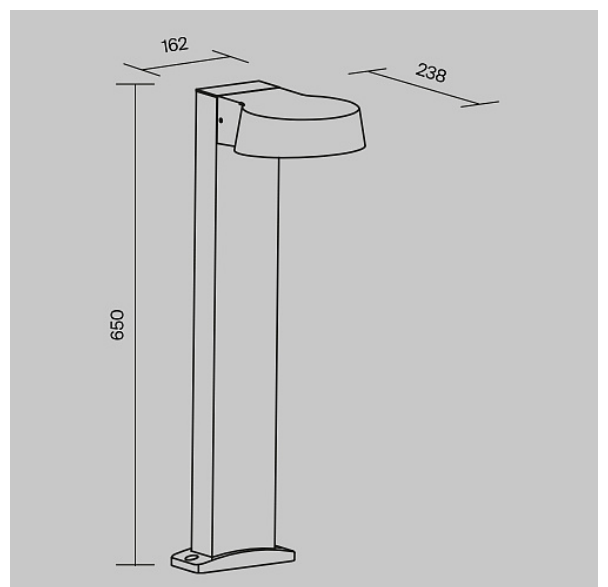

Landscape lighting Share 3000K 12W IP 54

Series: Share Article: O443FL-L12GF3K

Article	O443FL-L12GF3K
Brand	Outdoor
Collection	Outdoor
Series	Share
Product type	Landscape lighting
Fitting color	Graphite
Fitting material	Aluminum and glass
Color temperature	3000
IP protection	IP 54
Dimmable	No
Maximum allowable power	12
24V	
Height	650
Width	162
Color rendering index	80
Length	238
Scattering angle	108
Voltage	AC 220-240
Protection level	Class1
Warranty	3
Power	12
Volume	0.0286
Lamps included	No
Light flux	1100
Mounting bowl	No

Chain	No
Base	No
Dome lamp switch	No
Fireproof	No
Dyed	No
Lampshade	No
Packing length	660
Net	1.92
Gross	2.35