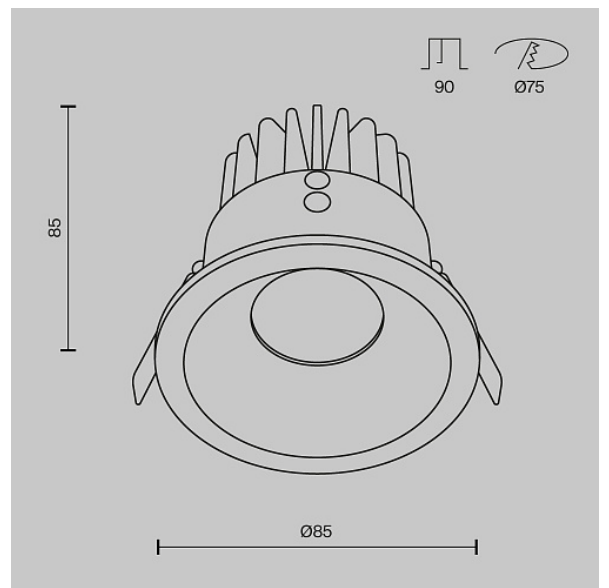

Downlight Zoom 12W IP 65

Series: Zoom Article: DL034-L12W4K-D-W

Article	DL034-L12W4K-D-W
Brand	Technical
Collection	Downlight
Series	Built-in lamps. Aluminium frame. Integrated LED module (models DL031).
Product type	Downlight
Fitting color	White
Fitting material	Aluminum
Color temperature	4000
IP protection	IP 65
Dimmable	Yes
Height	85
Color rendering index	90
Scattering angle	60
Voltage	AC 220-240
Diameter	85
Protection level	Class2
Warranty	5
Power	12
Volume	0.0017
Lamps included	No
Light flux	990
Mounting bowl	No
Chain	No

The shape of the base	Round
Type of fastener	Built-in
Base	No
Dome lamp switch	No
Energy efficiency class	F
Fireproof	No
Dyed	No
Lampshade	No
Packing length	120
Net	0.36
Gross	0.43
Mounting hole depth	90
Mounting hole diameter	75
Mounting hole shape	Round
Mounting type	Built-in
Control protocol	Triac
Number of LEDs	1