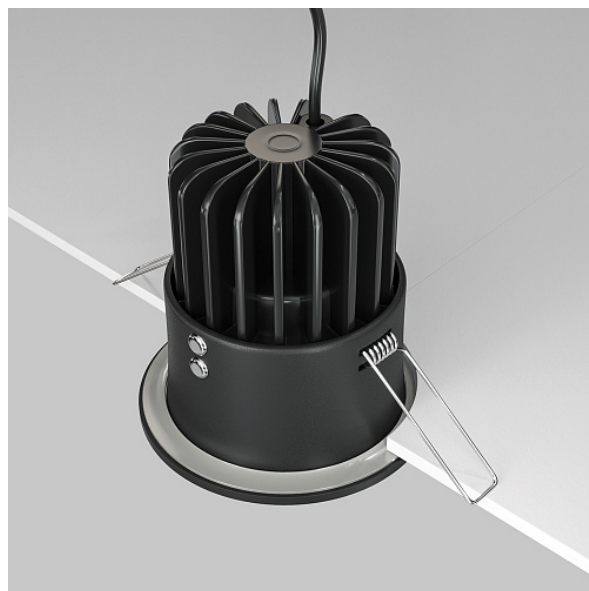

Downlight Zoom 12W IP 65

Series: Zoom Article: DL034-L12W3K-D-B

Article	DL034-L12W3K-D-B
Brand	Technical
Collection	Downlight
Series	Built-in lamps. Aluminium frame. Integrated LED module (models DL031).
Product type	Downlight
Fitting color	Black
Fitting material	Aluminum
Color temperature	3000
IP protection	IP 65
Dimmable	Yes
Height	85
Color rendering index	90
Scattering angle	60
Voltage	AC 220-240
Diameter	85
Protection level	Class2
Warranty	5
Power	12
Volume	0.0018
Lamps included	No
Light flux	890
Mounting bowl	No
Chain	No

The shape of the base	Round
Type of fastener	Built-in
Base	No
Dome lamp switch	No
Energy efficiency class	F
Fireproof	No
Dyed	No
Lampshade	No
Packing length	120
Net	0.36
Gross	0.43
Mounting hole depth	90
Mounting hole diameter	75
Mounting hole shape	Round
Mounting type	Built-in
Control protocol	Triac
Number of LEDs	1