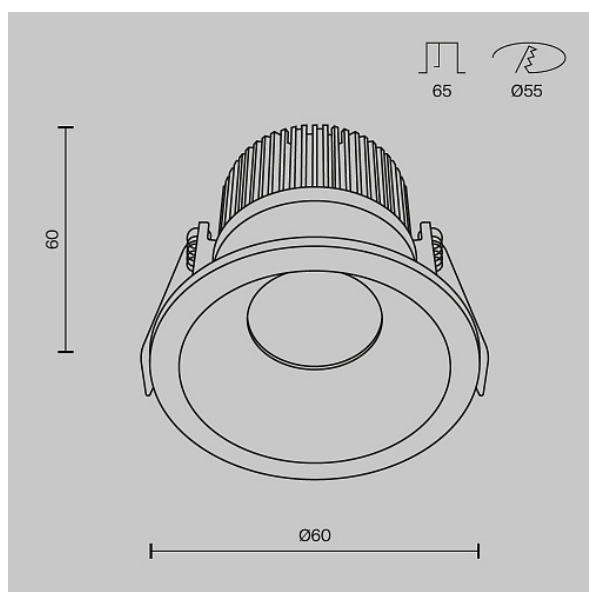

# Downlight Zoom 6W IP 65

Series: Zoom Article: DL034-01-06W4K-B

Article	DL034-01-06W4K-B
Brand	Technical
Collection	Downlight
Series	Built-in lamps. Aluminium frame. Integrated LED module (models DL031).
Product type	Downlight
Fitting color	Black
Fitting material	Aluminum
Color temperature	4000
IP protection	IP 65
Dimmable	No
Height	60
Color rendering index	90
Scattering angle	60
Voltage	AC 220-240
Diameter	60
Protection level	Class2
Warranty	5
Power	6
Volume	0.001
Lamps included	No
Light flux	410
Mounting bowl	No
Chain	No

The shape of the base	Round
Type of fastener	Built-in
Base	No
Dome lamp switch	No
Energy efficiency class	G
Fireproof	No
Dyed	No
Lampshade	No
Packing length	110
Net	0.18
Gross	0.21
Mounting hole depth	65
Mounting hole diameter	55
Mounting hole shape	Round
Mounting type	Built-in
Number of LEDs	1