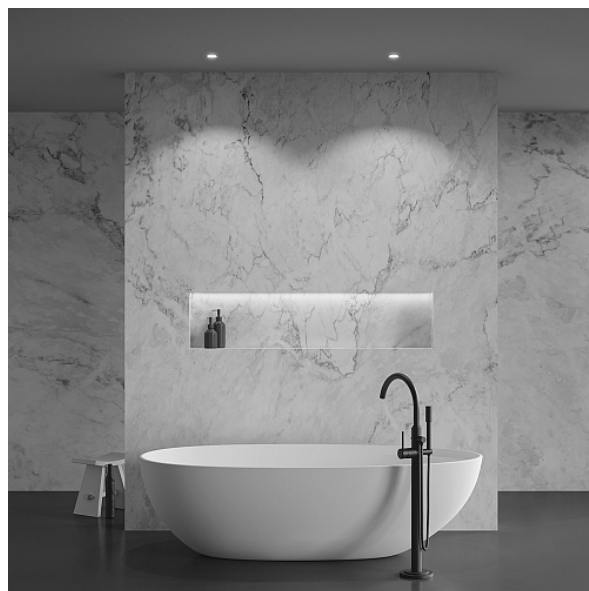

# Downlight Zoom 6W IP 65

Series: Zoom Article: DL034-01-06W4K-B

Article	DL034-01-06W4K-B
Brand	Technical
Collection	Downlight
Series	Built-in lamps. Aluminium frame. Integrated LED module (models DL031).
Product type	Downlight
Fitting color	Black
Fitting material	Aluminum
Color temperature	4000
IP protection	IP 65
Dimmable	No
Height	60
Color rendering index	90
Scattering angle	60
Voltage	AC 220-240
Diameter	60
Protection level	Class2
Warranty	5
Power	6
Volume	0.001
Lamps included	No
Light flux	410
Mounting bowl	No
Chain	No

The shape of the base	Round
Type of fastener	Built-in
Base	No
Dome lamp switch	No
Energy efficiency class	G
Fireproof	No
Dyed	No
Lampshade	No
Packing length	110
Net	0.18
Gross	0.21
Mounting hole depth	65
Mounting hole diameter	55
Mounting hole shape	Round
Mounting type	Built-in
Number of LEDs	1