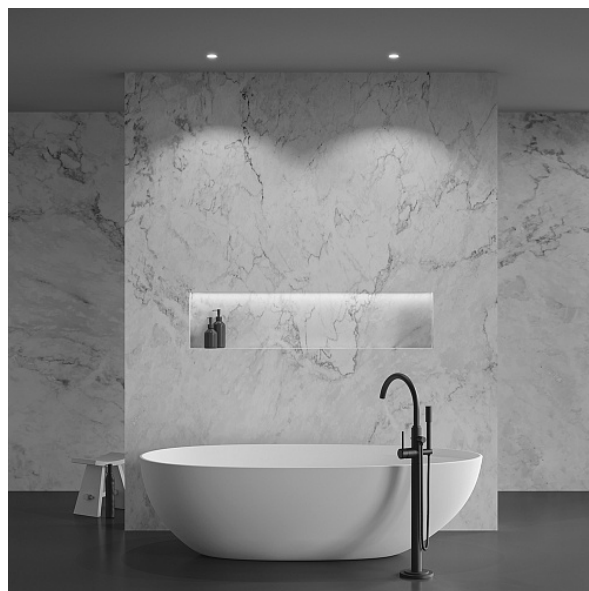

Downlight Zoom 6W IP 65

Series: Zoom Article: DL034-01-06W3K-W

Article	DL034-01-06W3K-W
Brand	Technical
Collection	Downlight
Series	Built-in lamps. Aluminium frame. Integrated LED module (models DL031).
Product type	Downlight
Fitting color	White
Fitting material	Aluminum
Color temperature	3000
IP protection	IP 65
Dimmable	No
Height	60
Color rendering index	90
Scattering angle	60
Voltage	AC 220-240
Diameter	60
Protection level	Class2
Warranty	5
Power	6
Volume	0.001
Lamps included	No
Light flux	470
Mounting bowl	No
Chain	No

The shape of the base	Round
Type of fastener	Built-in
Base	No
Dome lamp switch	No
Energy efficiency class	G
Fireproof	No
Dyed	No
Lampshade	No
Packing length	115
Net	0.18
Gross	0.21
Mounting hole depth	65
Mounting hole diameter	55
Mounting hole shape	Round
Mounting type	Built-in
Number of LEDs	1