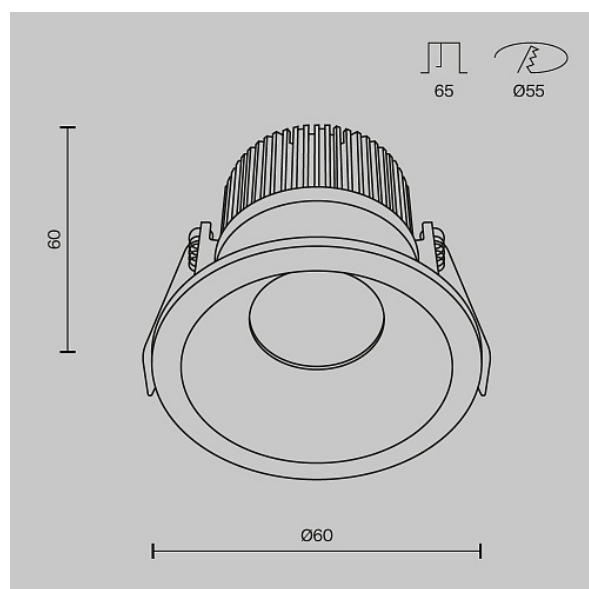

Downlight Zoom 6W IP 65

Series: Zoom Article: DL034-01-06W3K-W

Article	DL034-01-06W3K-W
Brand	Technical
Collection	Downlight
Series	Built-in lamps. Aluminium frame. Integrated LED module (models DL031).
Product type	Downlight
Fitting color	White
Fitting material	Aluminum
Color temperature	3000
IP protection	IP 65
Dimmable	No
Height	60
Color rendering index	90
Scattering angle	60
Voltage	AC 220-240
Diameter	60
Protection level	Class2
Warranty	5
Power	6
Volume	0.001
Lamps included	No
Light flux	470
Mounting bowl	No
Chain	No

The shape of the base	Round
Type of fastener	Built-in
Base	No
Dome lamp switch	No
Energy efficiency class	G
Fireproof	No
Dyed	No
Lampshade	No
Packing length	115
Net	0.18
Gross	0.21
Mounting hole depth	65
Mounting hole diameter	55
Mounting hole shape	Round
Mounting type	Built-in
Number of LEDs	1