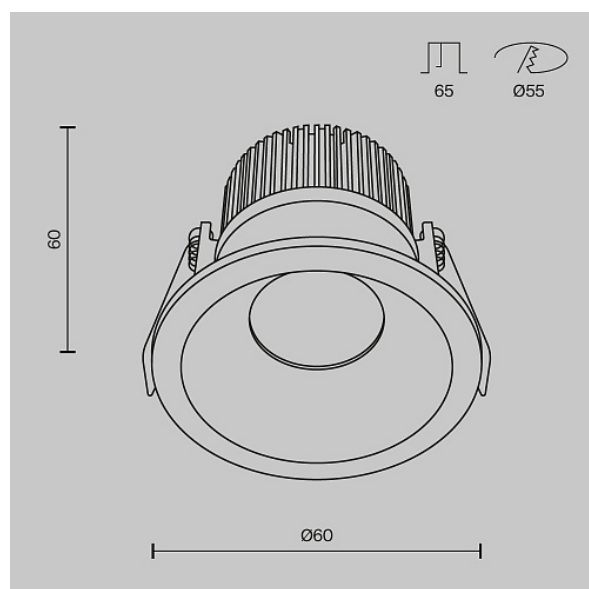

Downlight Zoom 6W IP 65

Series: Zoom Article: DL034-01-06W3K-D-B

Article	DL034-01-06W3K-D-B
Brand	Technical
Collection	Downlight
Series	Built-in lamps. Aluminium frame. Integrated LED module (models DL031).
Product type	Downlight
Fitting color	Black
Fitting material	Aluminum
Color temperature	3000
IP protection	IP 65
Dimmable	Yes
Height	60
Color rendering index	90
Scattering angle	60
Voltage	AC 220-240
Diameter	60
Protection level	Class2
Warranty	5
Power	6
Volume	0.001
Lamps included	No
Light flux	370
Mounting bowl	No
Chain	No

The shape of the base	Round
Type of fastener	Built-in
Base	No
Dome lamp switch	No
Energy efficiency class	G
Fireproof	No
Dyed	No
Lampshade	No
Packing length	110
Net	0.2
Gross	0.24
Mounting hole depth	65
Mounting hole diameter	55
Mounting hole shape	Round
Mounting type	Built-in
Control protocol	Triac
Number of LEDs	1