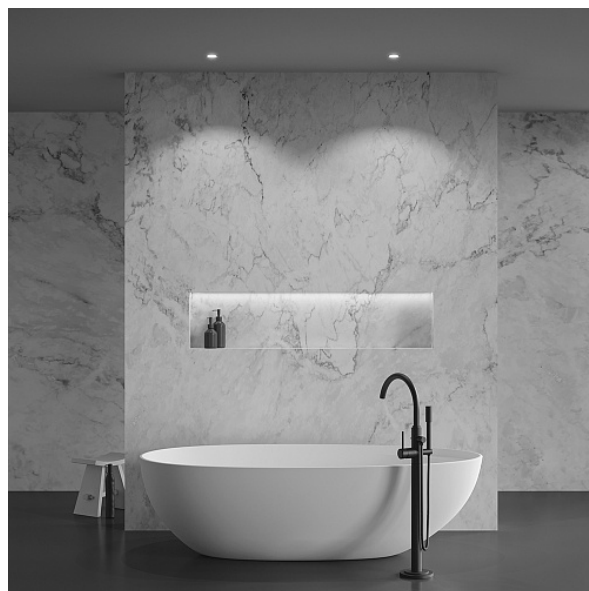

Downlight Zoom 6W IP 65

Series: Zoom Article: DL034-01-06W3K-D-B

Article	DL034-01-06W3K-D-B
Brand	Technical
Collection	Downlight
Series	Built-in lamps. Aluminium frame. Integrated LED module (models DL031).
Product type	Downlight
Fitting color	Black
Fitting material	Aluminum
Color temperature	3000
IP protection	IP 65
Dimmable	Yes
Height	60
Color rendering index	90
Scattering angle	60
Voltage	AC 220-240
Diameter	60
Protection level	Class2
Warranty	5
Power	6
Volume	0.001
Lamps included	No
Light flux	370
Mounting bowl	No
Chain	No

The shape of the base	Round
Type of fastener	Built-in
Base	No
Dome lamp switch	No
Energy efficiency class	G
Fireproof	No
Dyed	No
Lampshade	No
Packing length	110
Net	0.2
Gross	0.24
Mounting hole depth	65
Mounting hole diameter	55
Mounting hole shape	Round
Mounting type	Built-in
Control protocol	Triac
Number of LEDs	1