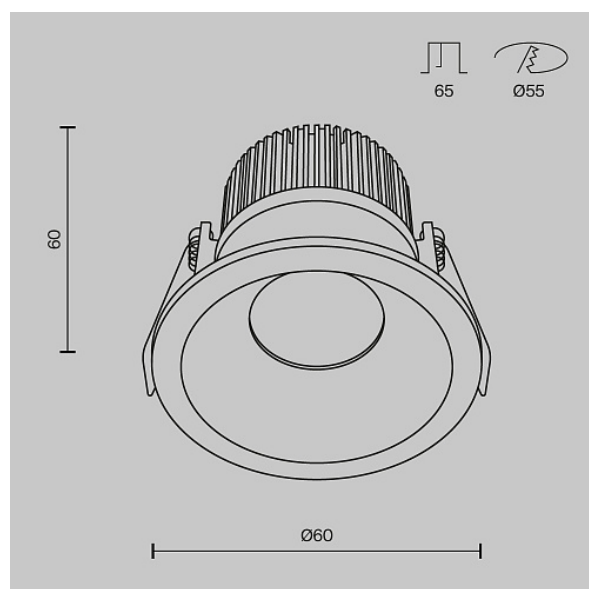

Downlight Zoom 6W IP 65

Series: Zoom Article: DL034-01-06W3K-B

Article	DL034-01-06W3K-B
Brand	Technical
Collection	Downlight
Series	Built-in lamps. Aluminium frame. Integrated LED module (models DL031).
Product type	Downlight
Fitting color	Black
Fitting material	Aluminum
Color temperature	3000
IP protection	IP 65
Dimmable	No
Height	60
Color rendering index	90
Scattering angle	60
Voltage	AC 220-240
Diameter	60
Protection level	Class2
Warranty	5
Power	6
Volume	0.001
Lamps included	No
Light flux	420
Mounting bowl	No
Chain	No

The shape of the base	Round
Type of fastener	Built-in
Base	No
Dome lamp switch	No
Energy efficiency class	G
Fireproof	No
Dyed	No
Lampshade	No
Packing length	110
Net	0.18
Gross	0.21
Mounting hole depth	65
Mounting hole diameter	55
Mounting hole shape	Round
Mounting type	Built-in
Number of LEDs	1