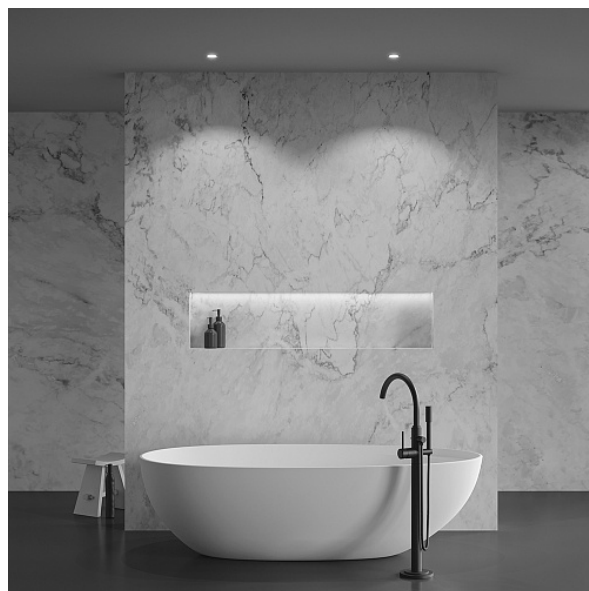

Downlight Zoom 6W IP 65

Series: Zoom Article: DL034-01-06W3K-B

Article	DL034-01-06W3K-B
Brand	Technical
Collection	Downlight
Series	Built-in lamps. Aluminium frame. Integrated LED module (models DL031).
Product type	Downlight
Fitting color	Black
Fitting material	Aluminum
Color temperature	3000
IP protection	IP 65
Dimmable	No
Height	60
Color rendering index	90
Scattering angle	60
Voltage	AC 220-240
Diameter	60
Protection level	Class2
Warranty	5
Power	6
Volume	0.001
Lamps included	No
Light flux	420
Mounting bowl	No
Chain	No

The shape of the base	Round
Type of fastener	Built-in
Base	No
Dome lamp switch	No
Energy efficiency class	G
Fireproof	No
Dyed	No
Lampshade	No
Packing length	110
Net	0.18
Gross	0.21
Mounting hole depth	65
Mounting hole diameter	55
Mounting hole shape	Round
Mounting type	Built-in
Number of LEDs	1