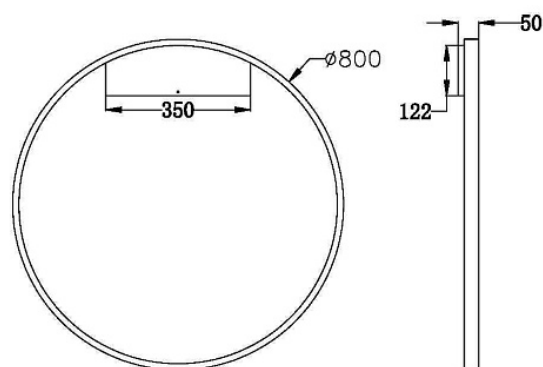

Wall lamp Rim 3000K 51W

Series: Rim Article: MOD058WL-L50B3K

| | |
|---------------------------|-----------------|
| Article | MOD058WL-L50B3K |
| Brand | Maytoni |
| Collection | Modern |
| Series | Rim |
| Product type | Wall lamp |
| Fitting color | Black |
| Fitting material | Aluminum |
| Number of lamps | 1 |
| Color temperature | 3000 |
| IP protection | IP 20 |
| Dimmable | No |
| Height | 800 |
| Color rendering index | 85 |
| Scattering angle | 120 |
| Minimum color temperature | 3000 |
| Maximum color temperature | 3000 |
| Voltage | AC 220-240 |
| Diameter | 800 |
| Protection level | Class1 |
| Warranty | 3 |
| Power | 51 |
| Volume | 0.0689 |
| Lamps included | No |
| Light flux | 2400 |
| Mounting bowl | Yes |

| | |
|-------------------------|------|
| Bowl length | 350 |
| Bowl width | 122 |
| Chain | No |
| Type of fastener | Bar |
| Base | No |
| Switch | No |
| Dome lamp switch | No |
| Energy efficiency class | G |
| Fireproof | No |
| Dyed | No |
| Lampshade | Yes |
| Packing length | 580 |
| Net | 4.08 |
| Gross | 5.1 |