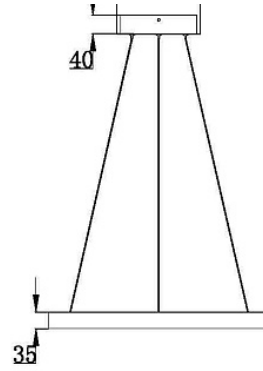

Pendant lamp Rim 3000K 25W

Series: Rim Article: MOD058PL-L22B3K

Article	MOD058PL-L22B3K
Brand	Maytoni
Collection	Modern
Series	Rim
Product type	Pendant lamp
Fitting color	Black
Fitting material	Aluminum
Color temperature	3000
IP protection	IP 20
Dimmable	No
Height	800
Color rendering index	85
Scattering angle	120
Minimum color temperature	3000
Maximum color temperature	3000
Voltage	AC 220-240
Diameter	400
Protection level	Class1
Warranty	3
Power	25
Volume	0.019
Minimum height	200
Max Height	1200
Lamps included	No
Light flux	1200

Mounting bowl	Yes
Chain	No
Type of fastener	Bar
Base	No
Switch	No
Dome lamp switch	No
Energy efficiency class	G
Fireproof	No
Dyed	No
Lampshade	Yes
Packing length	460
Net	1.78
Gross	2.21