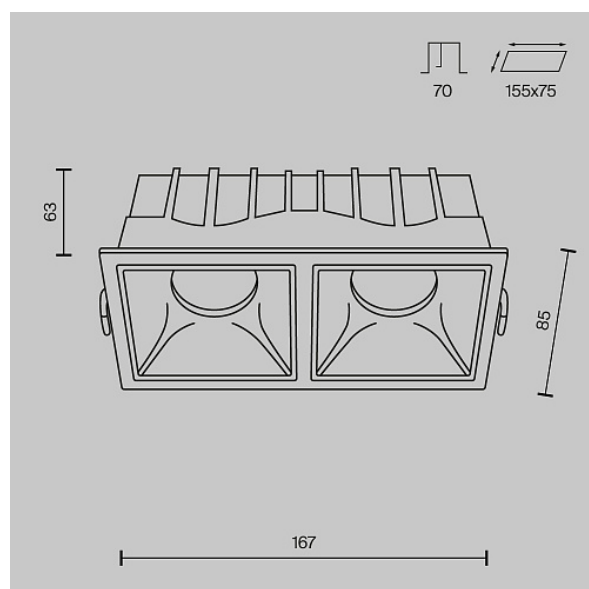

Downlight Alfa LED 30W IP 20

Series: Alfa LED Article: DL043-02-15W3K-D-SQ-W

Article	DL043-02-15W3K-D-SQ-W
Brand	Technical
Collection	Downlight
Series	Alfa LED
Product type	Downlight
Fitting color	White
Fitting material	Aluminum and plastic
Accessories	Array
Color temperature	3000
IP protection	IP 20
Dimmable	Yes
Height	63
Width	85
Color rendering index	90
Length	167
Scattering angle	36
Voltage	AC 220-240
Protection level	Class2
Warranty	5
Power	30
Volume	0.0021
Lamps included	No
Light flux	2250
Mounting bowl	No
Chain	No

The shape of the base	Rectangular
Base	No
Switch	No
Dome lamp switch	No
Energy efficiency class	E
Fireproof	No
Dyed	No
Lampshade	No
Packing length	180
Net	0.693
Gross	0.735
Mounting hole depth	70
Mounting hole length	155
Mounting Hole Width	75
Mounting hole shape	Rectangular
Mounting type	Built-in
Control protocol	Triac
Number of LEDs	2