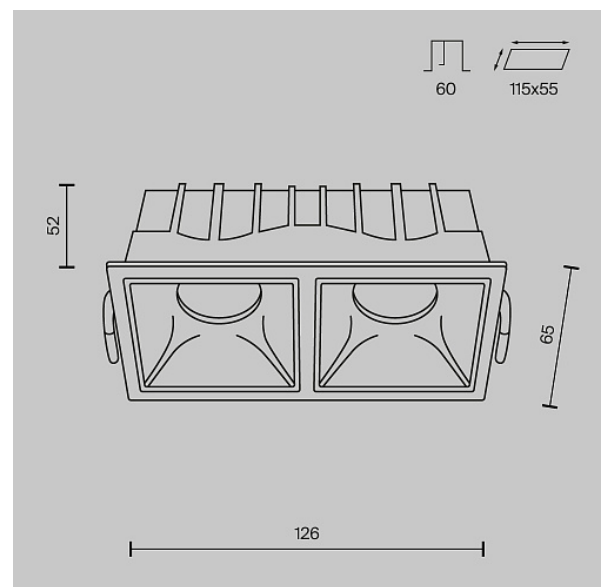

Downlight Alfa LED 20W IP 20

Series: Alfa LED Article: DL043-02-10W3K-SQ-WB

Article	DL043-02-10W3K-SQ-WB
Brand	Technical
Collection	Downlight
Series	Alfa LED
Product type	Downlight
Fitting color	White and black
Fitting material	Aluminum and plastic
Accessories	Array
Color temperature	3000
IP protection	IP 20
Dimmable	No
Height	52
Width	65
Color rendering index	90
Length	126
Scattering angle	36
Voltage	AC 220-240
Protection level	Class2
Warranty	5
Power	20
Volume	0.0013
Lamps included	No
Light flux	900
Mounting bowl	No
Chain	No

The shape of the base	Rectangular
Base	No
Switch	No
Dome lamp switch	No
Energy efficiency class	D
Fireproof	No
Dyed	No
Lampshade	No
Packing length	145
Net	0.37
Gross	0.41
Mounting hole depth	60
Mounting hole length	115
Mounting Hole Width	55
Mounting hole shape	Rectangular
Mounting type	Built-in
Number of LEDs	2