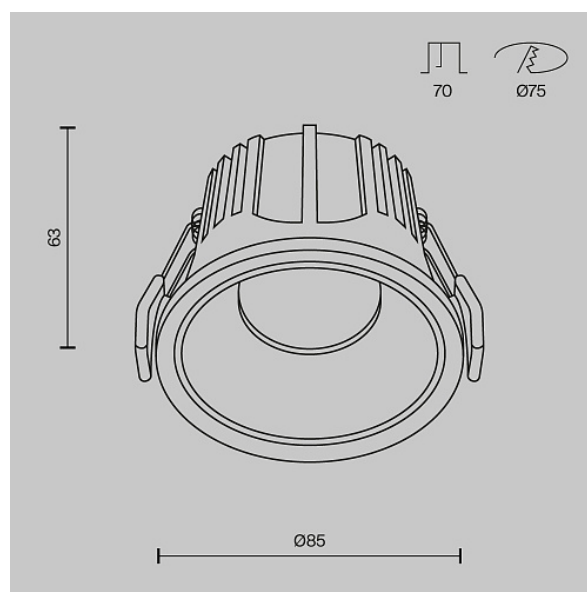

## Downlight Alfa LED 15W IP 20

Series: Alfa LED Article: DL043-01-15W3K-RD-W

Article	DL043-01-15W3K-RD-W
Brand	Technical
Collection	Downlight
Series	Alfa LED
Product type	Downlight
Fitting color	White
Fitting material	Aluminum and plastic
Accessories	Array
Color temperature	3000
IP protection	IP 20
Dimmable	No
Height	63
Color rendering index	90
Scattering angle	36
Voltage	AC 220-240
Diameter	85
Protection level	Class2
Warranty	5
Power	15
Volume	0.001
Lamps included	No
Light flux	1150
Mounting bowl	No
Chain	No
The shape of the base	Round

Base	No
Switch	No
Dome lamp switch	No
Energy efficiency class	F
Fireproof	No
Dyed	No
Lampshade	No
Packing length	100
Net	0.33
Gross	0.38
Mounting hole depth	70
Mounting hole diameter	75
Mounting hole shape	Round
Mounting type	Built-in
Number of LEDs	1