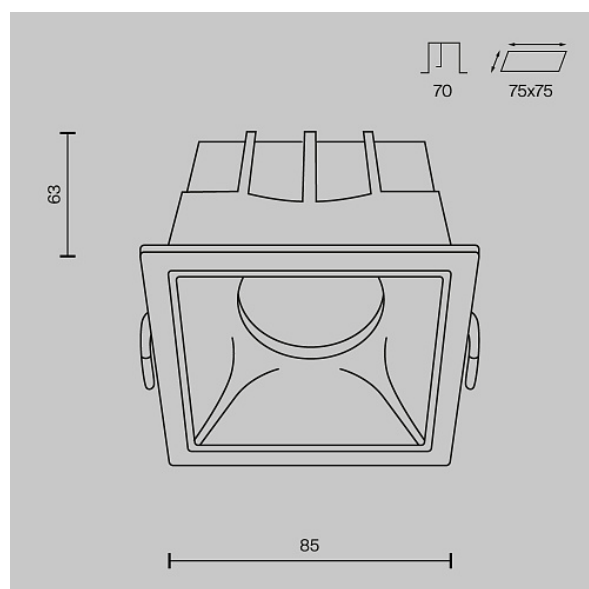

Downlight Alfa LED 15W IP 20

Series: Alfa LED Article: DL043-01-15W3K-D-SQ-W

Article	DL043-01-15W3K-D-SQ-W
Brand	Technical
Collection	Downlight
Series	Alfa LED
Product type	Downlight
Fitting color	White
Fitting material	Aluminum and plastic
Accessories	Array
Color temperature	3000
IP protection	IP 20
Dimmable	Yes
Height	63
Width	85
Color rendering index	90
Length	85
Scattering angle	36
Voltage	AC 220-240
Protection level	Class2
Warranty	5
Power	15
Volume	0.0012
Lamps included	No
Light flux	1150
Mounting bowl	No
Chain	No

The shape of the base	Rectangular
Base	No
Switch	No
Dome lamp switch	No
Energy efficiency class	G
Fireproof	No
Dyed	No
Lampshade	No
Packing length	100
Net	0.362
Gross	0.375
Mounting hole depth	70
Mounting hole length	75
Mounting Hole Width	75
Mounting hole shape	Rectangular
Mounting type	Built-in
Control protocol	Triac
Number of LEDs	1