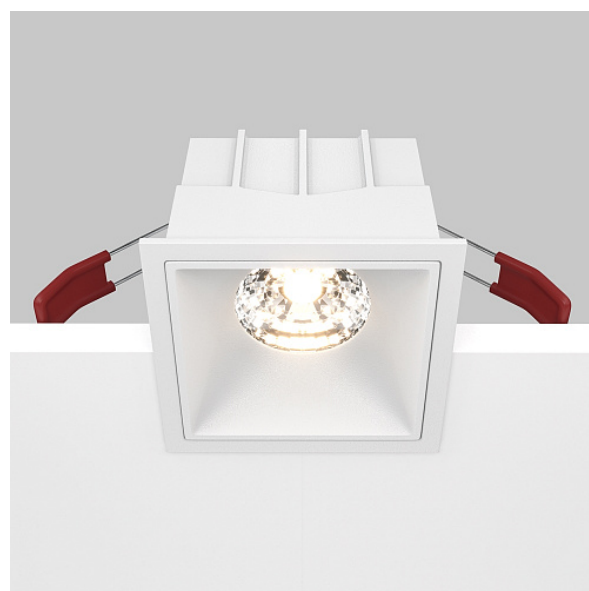

Downlight Alfa LED 15W IP 20

Series: Alfa LED Article: DL043-01-15W3K-D-SQ-W

Article	DL043-01-15W3K-D-SQ-W
Brand	Technical
Collection	Downlight
Series	Alfa LED
Product type	Downlight
Fitting color	White
Fitting material	Aluminum and plastic
Accessories	Array
Color temperature	3000
IP protection	IP 20
Dimmable	Yes
Height	63
Width	85
Color rendering index	90
Length	85
Scattering angle	36
Voltage	AC 220-240
Protection level	Class2
Warranty	5
Power	15
Volume	0.0012
Lamps included	No
Light flux	1150
Mounting bowl	No
Chain	No

The shape of the base	Rectangular
Base	No
Switch	No
Dome lamp switch	No
Energy efficiency class	G
Fireproof	No
Dyed	No
Lampshade	No
Packing length	100
Net	0.362
Gross	0.375
Mounting hole depth	70
Mounting hole length	75
Mounting Hole Width	75
Mounting hole shape	Rectangular
Mounting type	Built-in
Control protocol	Triac
Number of LEDs	1