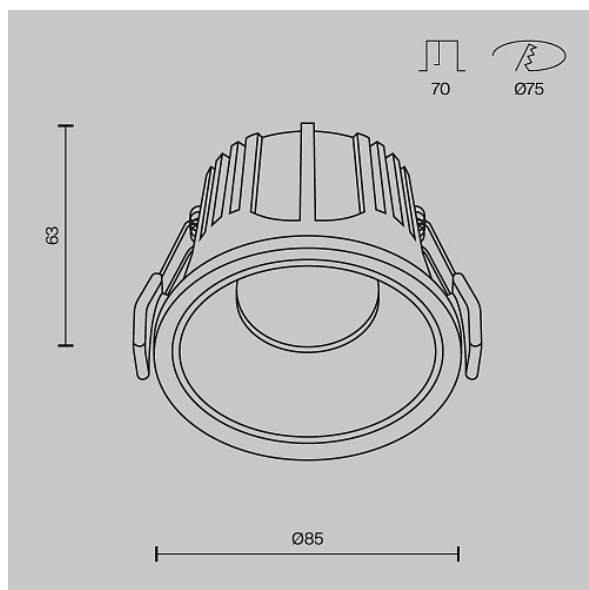

Downlight Alfa LED 15W IP 20

Series: Alfa LED Article: DL043-01-15W3K-D-RD-W

Article	DL043-01-15W3K-D-RD-W
Brand	Technical
Collection	Downlight
Series	Alfa LED
Product type	Downlight
Fitting color	White
Fitting material	Aluminum and plastic
Accessories	Array
Color temperature	3000
IP protection	IP 20
Dimmable	Yes
Height	63
Color rendering index	90
Scattering angle	36
Voltage	AC 220-240
Diameter	85
Protection level	Class2
Warranty	5
Power	15
Volume	0.0013
Lamps included	No
Light flux	1150
Mounting bowl	No
Chain	No
The shape of the base	Round

Base	No
Switch	No
Dome lamp switch	No
Energy efficiency class	F
Fireproof	No
Dyed	No
Lampshade	No
Packing length	100
Net	0.329
Gross	0.373
Mounting hole depth	70
Mounting hole diameter	75
Mounting hole shape	Round
Mounting type	Built-in
Control protocol	Triac
Number of LEDs	1