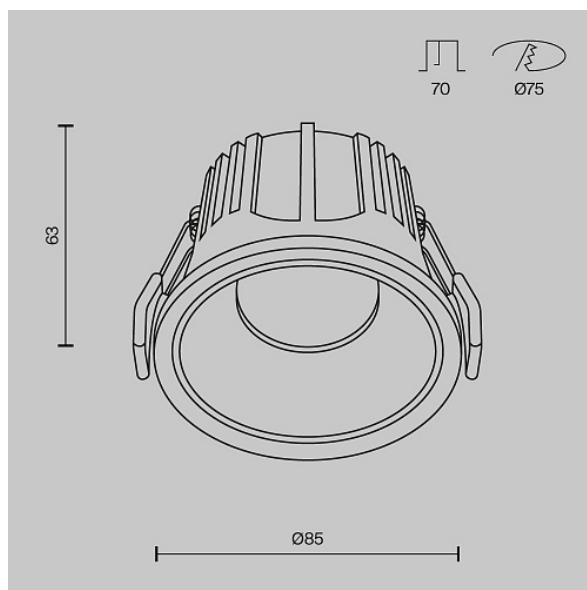

Downlight Alfa LED 15W IP 20

Series: Alfa LED Article: DL043-01-15W3K-D-RD-WB

Article	DL043-01-15W3K-D-RD-WB
Brand	Technical
Collection	Downlight
Series	Alfa LED
Product type	Downlight
Fitting color	White and black
Fitting material	Aluminum and plastic
Accessories	Array
Color temperature	3000
IP protection	IP 20
Dimmable	Yes
Height	63
Color rendering index	90
Scattering angle	36
Voltage	AC 220-240
Diameter	85
Protection level	Class2
Warranty	5
Power	15
Volume	0.0013
Lamps included	No
Light flux	1050
Mounting bowl	No
Chain	No
The shape of the base	Round

Base	No
Switch	No
Dome lamp switch	No
Energy efficiency class	F
Fireproof	No
Dyed	No
Lampshade	No
Packing length	100
Net	0.329
Gross	0.373
Mounting hole depth	70
Mounting hole diameter	75
Mounting hole shape	Round
Mounting type	Built-in
Control protocol	Triac
Number of LEDs	1