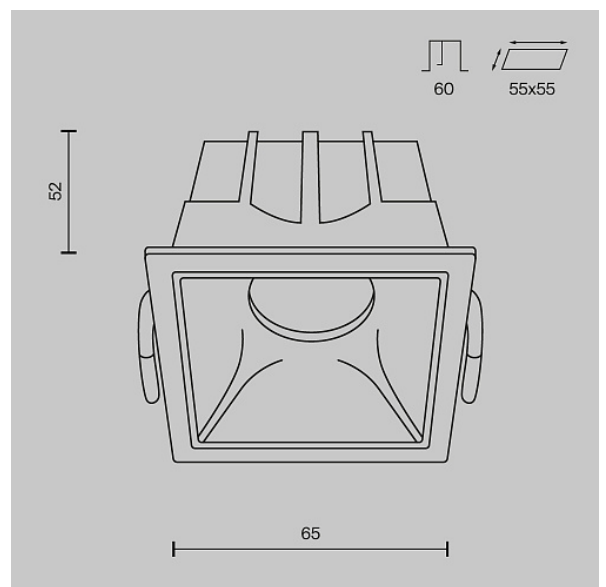

Downlight Alfa LED 10W IP 20

Series: Alfa LED Article: DL043-01-10W3K-SQ-W

Article	DL043-01-10W3K-SQ-W
Brand	Technical
Collection	Downlight
Series	Alfa LED
Product type	Downlight
Fitting color	White
Fitting material	Aluminum and plastic
Accessories	Array
Color temperature	3000
IP protection	IP 20
Dimmable	No
Height	52
Width	65
Color rendering index	90
Length	65
Scattering angle	36
Voltage	AC 220-240
Protection level	Class2
Warranty	5
Power	10
Volume	0.0006
Lamps included	No
Light flux	500
Mounting bowl	No
Chain	No

The shape of the base	Rectangular
Base	No
Switch	No
Dome lamp switch	No
Energy efficiency class	G
Fireproof	No
Dyed	No
Lampshade	No
Packing length	95
Net	0.18
Gross	0.21
Mounting hole depth	60
Mounting hole length	55
Mounting Hole Width	55
Mounting hole shape	Rectangular
Mounting type	Built-in
Number of LEDs	1