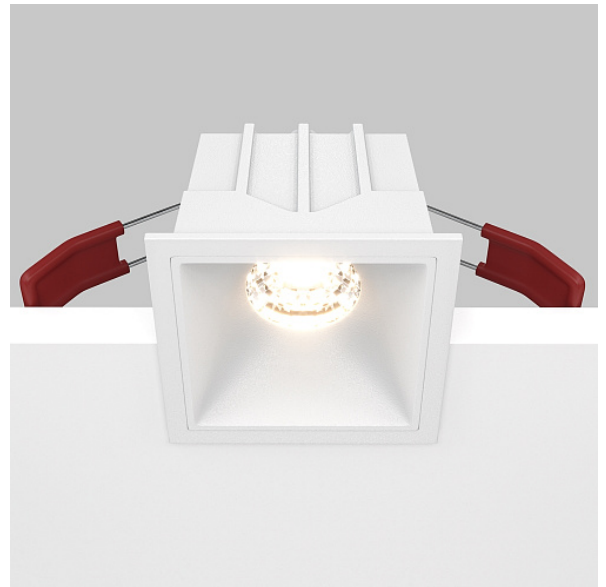

Downlight Alfa LED 10W IP 20

Series: Alfa LED Article: DL043-01-10W3K-SQ-W

Article	DL043-01-10W3K-SQ-W
Brand	Technical
Collection	Downlight
Series	Alfa LED
Product type	Downlight
Fitting color	White
Fitting material	Aluminum and plastic
Accessories	Array
Color temperature	3000
IP protection	IP 20
Dimmable	No
Height	52
Width	65
Color rendering index	90
Length	65
Scattering angle	36
Voltage	AC 220-240
Protection level	Class2
Warranty	5
Power	10
Volume	0.0006
Lamps included	No
Light flux	500
Mounting bowl	No
Chain	No

The shape of the base	Rectangular
Base	No
Switch	No
Dome lamp switch	No
Energy efficiency class	G
Fireproof	No
Dyed	No
Lampshade	No
Packing length	95
Net	0.18
Gross	0.21
Mounting hole depth	60
Mounting hole length	55
Mounting Hole Width	55
Mounting hole shape	Rectangular
Mounting type	Built-in
Number of LEDs	1