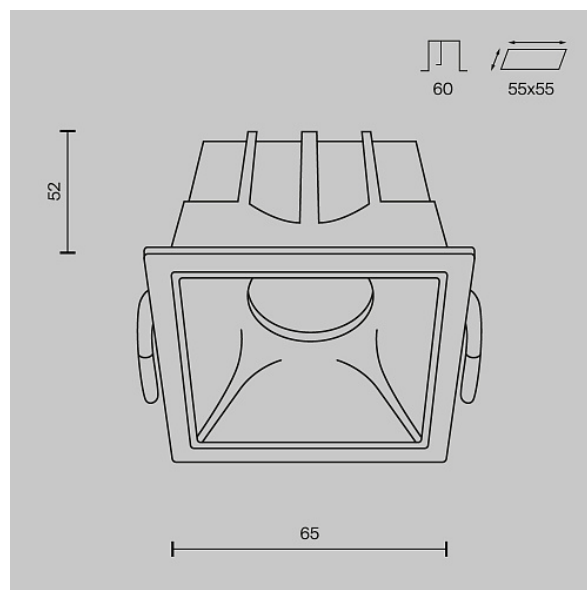

## Downlight Alfa LED 10W IP 20

Series: Alfa LED Article: DL043-01-10W3K-D-SQ-W

Article	DL043-01-10W3K-D-SQ-W
Brand	Technical
Collection	Downlight
Series	Alfa LED
Product type	Downlight
Fitting color	White
Fitting material	Aluminum and plastic
Accessories	Array
Color temperature	3000
IP protection	IP 20
Dimmable	Yes
Height	52
Width	65
Color rendering index	90
Length	65
Scattering angle	36
Voltage	AC 220-240
Protection level	Class2
Warranty	5
Power	10
Volume	0.0007
Lamps included	No
Light flux	500
Mounting bowl	No
Chain	No

The shape of the base	Rectangular
Base	No
Switch	No
Dome lamp switch	No
Energy efficiency class	G
Fireproof	No
Dyed	No
Lampshade	No
Packing length	95
Net	0.184
Gross	0.201
Mounting hole depth	60
Mounting hole length	55
Mounting Hole Width	55
Mounting hole shape	Rectangular
Mounting type	Built-in
Control protocol	Triac
Number of LEDs	1