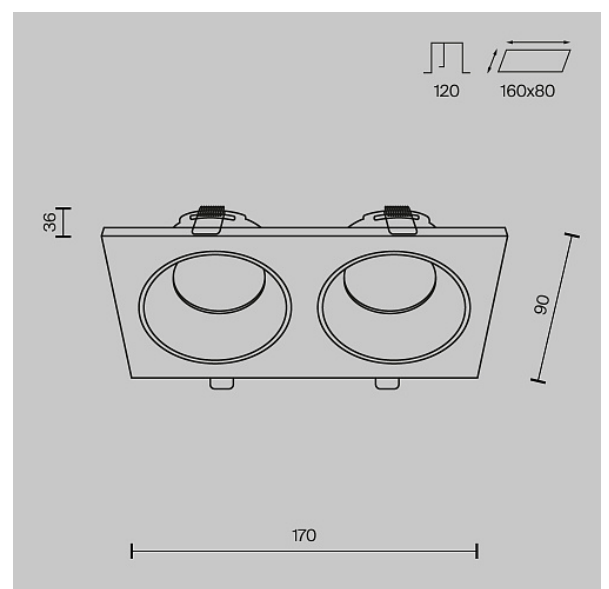

## Downlight Zoom GU10x2 50W IP 65

Series: Zoom Article: DL033-2-02W

Article	DL033-2-02W
Brand	Technical
Collection	Downlight
Series	Built-in lamps. Aluminium frame. Integrated LED module (models DL031).
Product type	Downlight
Fitting color	White
Fitting material	Aluminum
Light source	GU10
Number of lamps	2
IP protection	IP 65
Dimmable	No
Height	36
Width	90
Length	170
Voltage	AC 220-240
Protection level	Class2
Warranty	2
Power	50
Volume	0.0011
Lamps included	No
Mounting bowl	No
Chain	No
The shape of the base	Rectangular

Type of fastener	Built-in
Base	No
Switch	No
Dome lamp switch	No
Fireproof	No
Dyed	No
Lampshade	No
Packing length	180
Net	0.3
Gross	0.34
Installation depth with lamp	120
Mounting hole depth	120
Mounting hole length	160
Mounting Hole Width	80
Mounting hole shape	Rectangular
Mounting type	Built-in