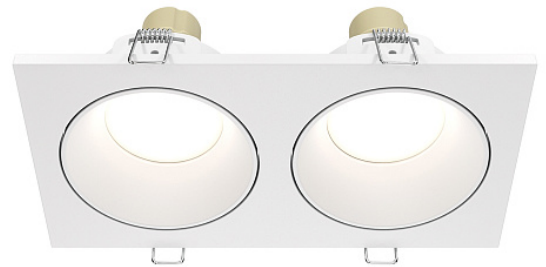

## Downlight Zoom GU10x2 50W IP 65

Series: Zoom Article: DL033-2-02W

Article	DL033-2-02W
Brand	Technical
Collection	Downlight
Series	Built-in lamps. Aluminium frame. Integrated LED module (models DL031).
Product type	Downlight
Fitting color	White
Fitting material	Aluminum
Light source	GU10
Number of lamps	2
IP protection	IP 65
Dimmable	No
Height	36
Width	90
Length	170
Voltage	AC 220-240
Protection level	Class2
Warranty	2
Power	50
Volume	0.0011
Lamps included	No
Mounting bowl	No
Chain	No
The shape of the base	Rectangular

Type of fastener	Built-in
Base	No
Switch	No
Dome lamp switch	No
Fireproof	No
Dyed	No
Lampshade	No
Packing length	180
Net	0.3
Gross	0.34
Installation depth with lamp	120
Mounting hole depth	120
Mounting hole length	160
Mounting Hole Width	80
Mounting hole shape	Rectangular
Mounting type	Built-in