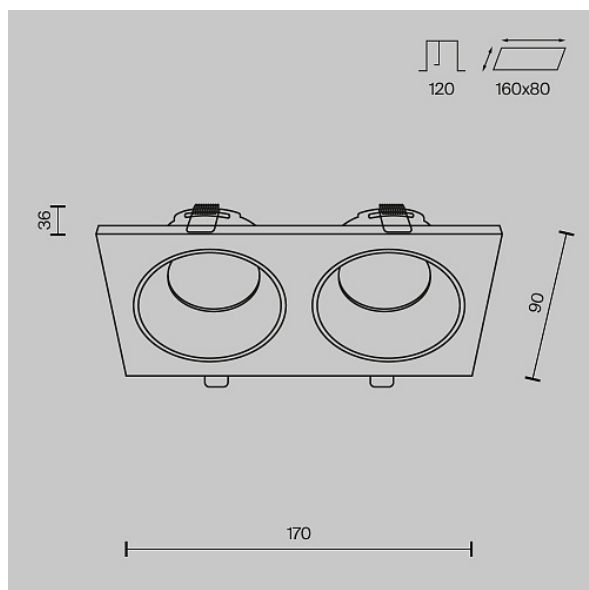

Downlight Zoom GU10x2 50W IP 65

Series: Zoom Article: DL033-2-02B

Article	DL033-2-02B
Brand	Technical
Collection	Downlight
Series	Built-in lamps. Aluminium frame. Integrated LED module (models DL031).
Product type	Downlight
Fitting color	Black
Fitting material	Aluminum
Light source	GU10
Number of lamps	2
IP protection	IP 65
Dimmable	No
Height	36
Width	90
Length	170
Voltage	AC 220-240
Protection level	Class2
Warranty	2
Power	50
Volume	0.0008
Lamps included	No
Mounting bowl	No
Chain	No
The shape of the base	Rectangular

Type of fastener	Built-in
Base	No
Switch	No
Dome lamp switch	No
Fireproof	No
Dyed	No
Lampshade	No
Packing length	180
Net	0.3
Gross	0.34
Installation depth with lamp	120
Mounting hole depth	120
Mounting hole length	160
Mounting Hole Width	80
Mounting hole shape	Rectangular
Mounting type	Built-in