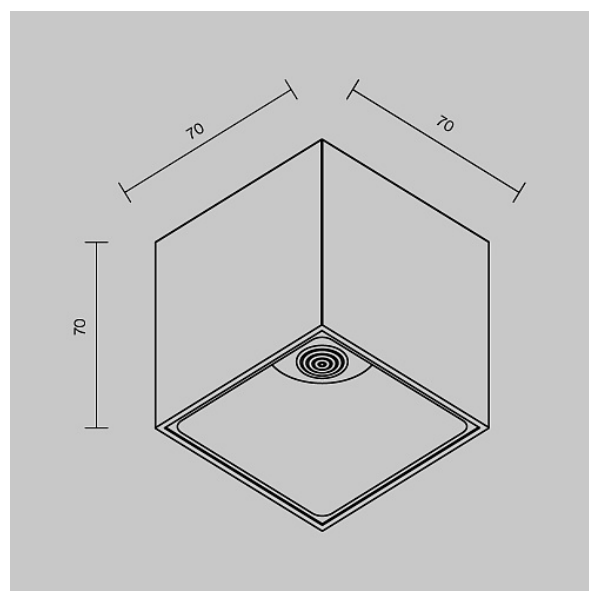

Ceiling lamp Alfa LED 12W 24°

Series: Alfa LED Article: C065CL-L12W3K

Article	C065CL-L12W3K
Brand	Technical
Collection	Ceiling & Wall
Series	Alfa LED
Product type	Ceiling lamp
Fitting color	White and black
Fitting material	Aluminum
Color temperature	3000
IP protection	IP 20
Dimmable	No
Height	70
Width	70
Color rendering index	90
Length	70
Scattering angle	24
Voltage	AC 220-240
Protection level	Class2
Warranty	5
Power	12
Volume	0.0007
Lamps included	No
Light flux	840
Mounting bowl	No
Chain	No
Type of fastener	Surface-mounted

Base	No
Switch	No
Dome lamp switch	No
Energy efficiency class	E
Fireproof	No
Dyed	No
Lampshade	No
Packing length	75
Net	0.25
Gross	0.27
Mounting type	Surface-mounted
Number of LEDs	1