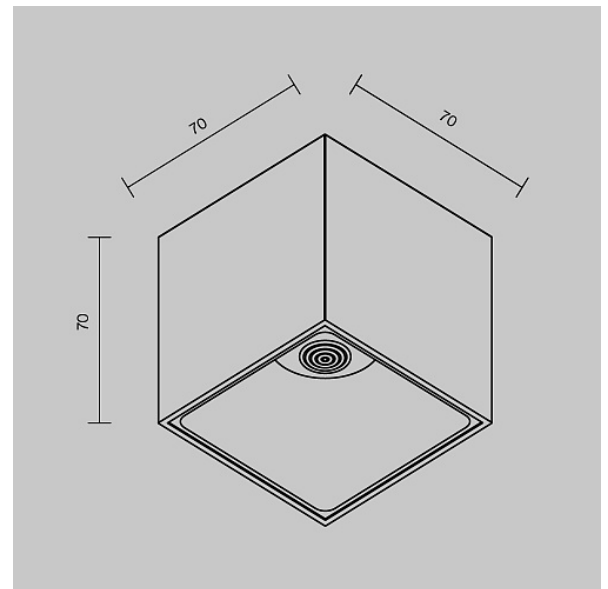

Ceiling lamp Alfa LED 12W 24°

Series: Alfa LED Article: C065CL-L12W3K-D

Article	C065CL-L12W3K-D
Brand	Technical
Collection	Ceiling & Wall
Series	Alfa LED
Product type	Ceiling lamp
Fitting color	White
Fitting material	Aluminum and plastic
Color temperature	3000
IP protection	IP 20
Dimmable	Yes
Height	70
Width	70
Color rendering index	90
Length	70
Scattering angle	24
Voltage	AC 220-240
Protection level	Class2
Warranty	5
Power	12
Volume	0.0006
Lamps included	No
Light flux	840
Mounting bowl	No
Chain	No
Base	No

Приобретается
отдельно:

Декоративная
рамка-отражатель
C065-01W

Switch	No
Dome lamp switch	No
Energy efficiency class	E
Fireproof	No
Dyed	No
Lampshade	No
Packing length	80
Net	0.272
Gross	0.301
Mounting type	Surface-mounted
Control protocol	Triac
Number of LEDs	1