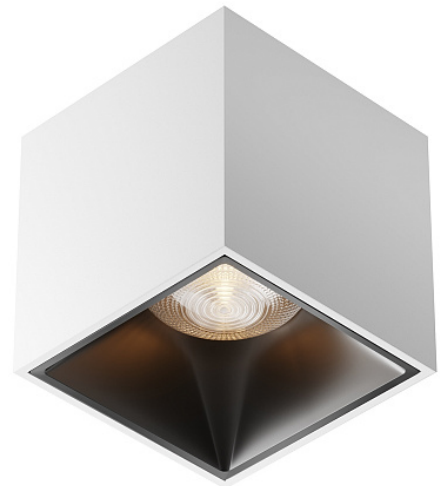

Ceiling lamp Alfa LED 12W 24°

Series: Alfa LED Article: C065CL-L12W3K-D

Article	C065CL-L12W3K-D
Brand	Technical
Collection	Ceiling & Wall
Series	Alfa LED
Product type	Ceiling lamp
Fitting color	White
Fitting material	Aluminum and plastic
Color temperature	3000
IP protection	IP 20
Dimmable	Yes
Height	70
Width	70
Color rendering index	90
Length	70
Scattering angle	24
Voltage	AC 220-240
Protection level	Class2
Warranty	5
Power	12
Volume	0.0006
Lamps included	No
Light flux	840
Mounting bowl	No
Chain	No
Base	No

Приобретается
отдельно:

Декоративная
рамка-отражатель
C065-01W

Switch	No
Dome lamp switch	No
Energy efficiency class	E
Fireproof	No
Dyed	No
Lampshade	No
Packing length	80
Net	0.272
Gross	0.301
Mounting type	Surface-mounted
Control protocol	Triac
Number of LEDs	1