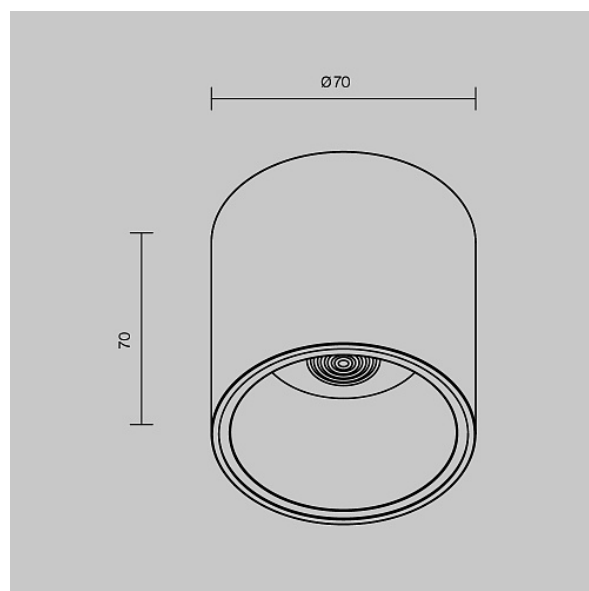

Ceiling lamp Alfa LED 12W 24°

Series: Alfa LED Article: C064CL-L12B3K

Article	C064CL-L12B3K
Brand	Technical
Collection	Ceiling & Wall
Series	Alfa LED
Product type	Ceiling lamp
Fitting color	Black
Fitting material	Aluminum
Color temperature	3000
IP protection	IP 20
Dimmable	No
Height	70
Color rendering index	90
Scattering angle	24
Voltage	AC 220-240
Diameter	70
Protection level	Class2
Warranty	5
Power	12
Volume	0.0006
Lamps included	No
Light flux	840
Mounting bowl	No
Chain	No
Type of fastener	Surface-mounted
Base	No

Switch	No
Dome lamp switch	No
Energy efficiency class	G
Fireproof	No
Dyed	No
Lampshade	No
Packing length	80
Net	0.205
Gross	0.237
Mounting type	Surface-mounted
Number of LEDs	1