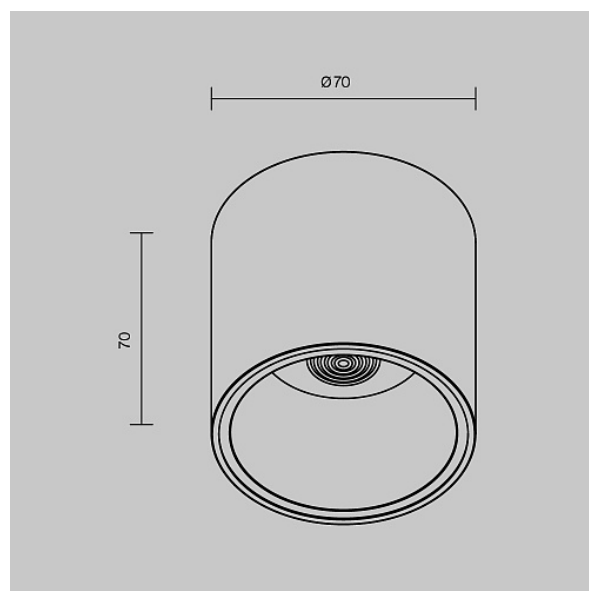

Ceiling lamp Alfa LED 12W 24°

Series: Alfa LED Article: C064CL-L12B3K-D

Article	C064CL-L12B3K-D
Brand	Technical
Collection	Ceiling & Wall
Series	Alfa LED
Product type	Ceiling lamp
Fitting color	Black
Fitting material	Aluminum and plastic
Color temperature	3000
IP protection	IP 20
Dimmable	Yes
Height	70
Color rendering index	90
Scattering angle	24
Voltage	AC 220-240
Diameter	70
Protection level	Class2
Warranty	5
Power	12
Volume	0.0006
Lamps included	No
Light flux	840
Mounting bowl	No
Chain	No
Base	No
Switch	No

Приобретается
отдельно:

Декоративная
рамка-отражатель
C064-01W

Dome lamp switch	No
Energy efficiency class	G
Fireproof	No
Dyed	No
Lampshade	No
Packing length	80
Net	0.225
Gross	0.24
Mounting type	Surface-mounted
Control protocol	Triac
Number of LEDs	1