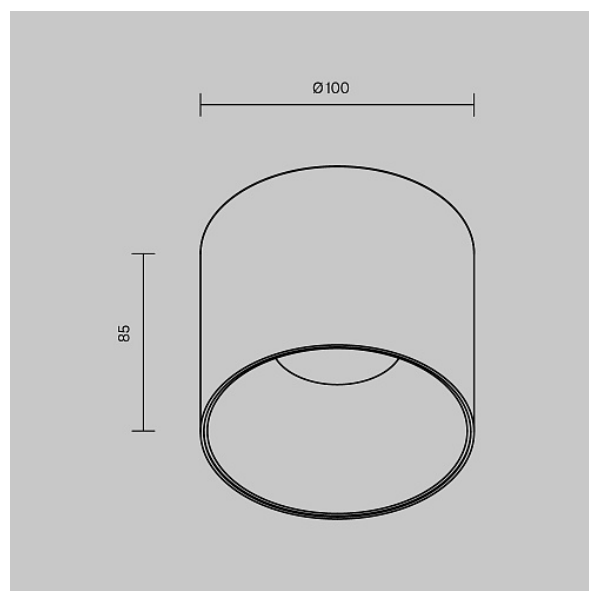

Ceiling lamp Alfa LED 15W 60°

Series: Alfa LED Article: C064CL-01-15W3K-RD-B

Article	C064CL-01-15W3K-RD-B
Brand	Technical
Collection	Ceiling & Wall
Series	Alfa LED
Product type	Ceiling lamp
Fitting color	Black
Fitting material	Aluminum and plastic
Color temperature	3000
IP protection	IP 20
Dimmable	No
Height	85
Color rendering index	90
Scattering angle	60
Voltage	AC 220-240
Diameter	100
Protection level	Class2
Warranty	5
Power	15
Volume	0.0011
Lamps included	No
Light flux	1200
Mounting bowl	No
Chain	No
Base	No
Switch	No

Dome lamp switch	No
Energy efficiency class	E
Fireproof	No
Dyed	No
Lampshade	No
Packing length	105
Net	0.33
Gross	0.38
Mounting type	Surface-mounted
Number of LEDs	1