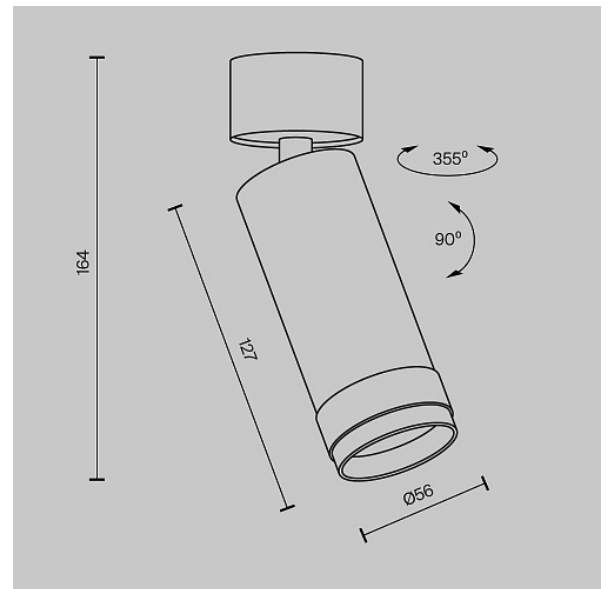

Ceiling lamp Focus Zoom 12W

Series: Focus Zoom Article: C055CL-L12W3K-Z-B

Article	C055CL-L12W3K-Z-B
Brand	Technical
Collection	Ceiling & Wall
Series	Focus Zoom
Product type	Ceiling lamp
Fitting color	Black
Fitting material	Aluminum
Color temperature	3000
IP protection	IP 20
Dimmable	No
Height	164
Color rendering index	90
Minimum scattering angle	15
Maximum scattering angle	50
Voltage	AC 180-240
Diameter	52
Protection level	Class2
Warranty	5
Power	12
Volume	0.0006
Lamps included	No
Light flux	790
Mounting bowl	No
Chain	No
Type of fastener	Surface-mounted

Base	No
Switch	No
Dome lamp switch	No
Energy efficiency class	G
Fireproof	No
Dyed	No
Lampshade	No
Packing length	60
Net	0.3
Gross	0.36
Number of LEDs	1