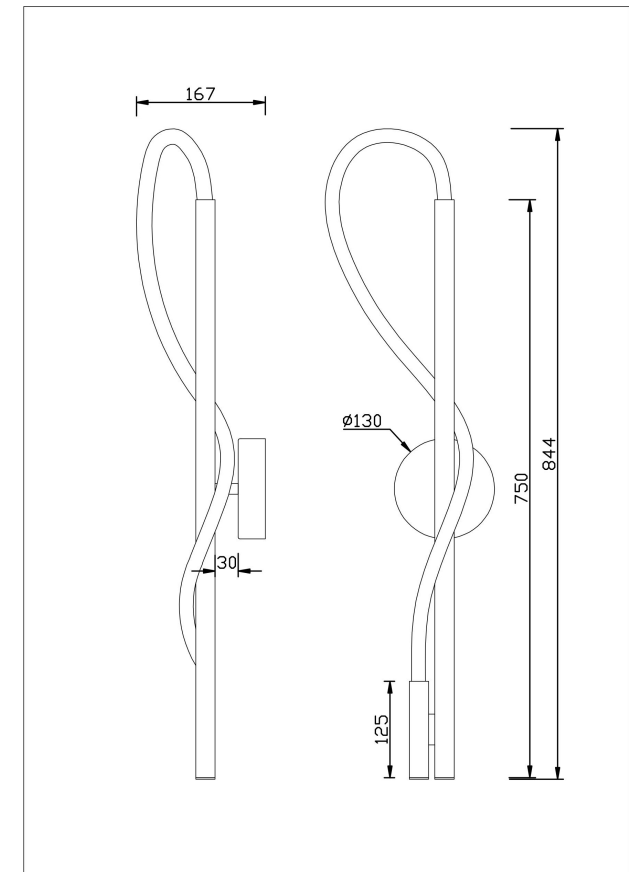

Instruction

MOD166WL-L12G3K

MAX 13W
600 Lumen

Model: MOD166WL-L12G3K

Collection: Modern

Series: Tau

Wall Lamps

This product contains a light source of energy efficiency class A