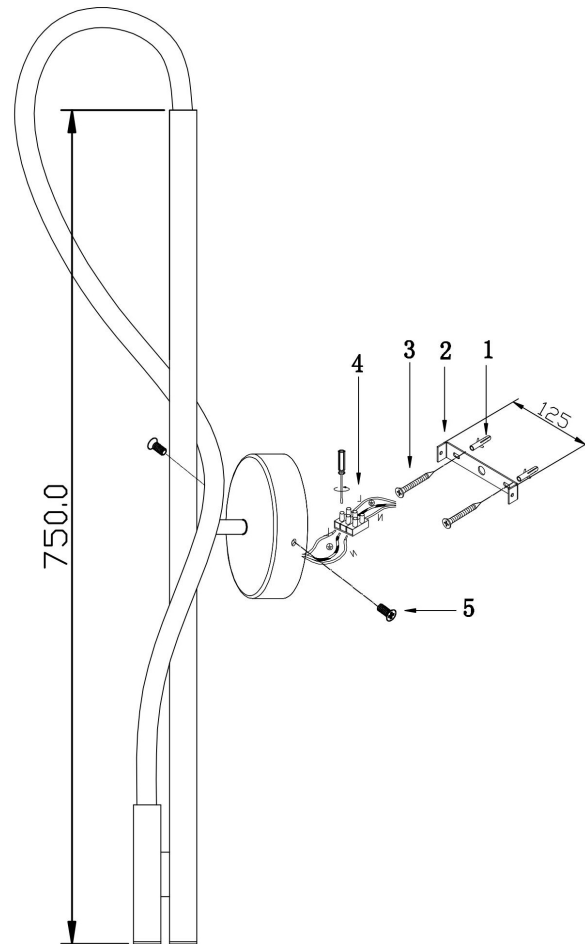

Instruction

MOD166WL-L12G3K

MAX 13W
600 Lumen

Model: MOD166WL-L12G3K

Collection: Modern

Series: Tau

Wall Lamps

This product contains a light source of energy efficiency class A