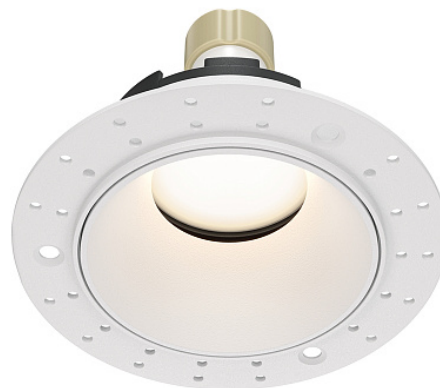

## Downlight Share GU10x1 10W IP 20

Series: Share Article: DL051-U-2W

Article	DL051-U-2W
Brand	Technical
Collection	Downlight
Series	Share
Product type	Downlight
Fitting color	White
Fitting material	Aluminum
Light source	GU10
Number of lamps	1
IP protection	IP 20
Dimmable	No
Height	37
Voltage	AC 220-240
Diameter	102
Protection level	Class2
Warranty	2
Power	10
Volume	0.0005
Lamps included	No
Mounting bowl	No
Chain	No
The shape of the base	Round
Type of fastener	Built-in
Base diameter	75
Mounting hole depth	110

Base	Yes
Switch	No
Dome lamp switch	No
Fireproof	No
Dyed	No
Lampshade	No
Packing length	115
Net	0.07
Gross	0.12
Installation depth with lamp	110
Mounting hole depth	110
Mounting hole diameter	75
Mounting hole shape	Round
Mounting type	Built-in