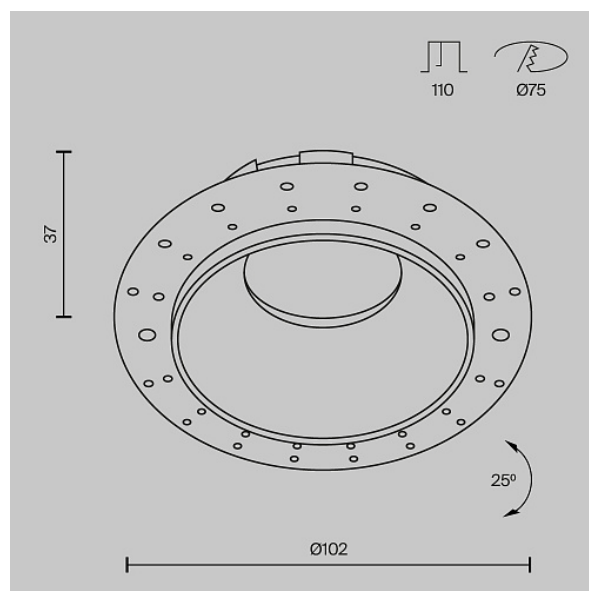

## Downlight Share GU10x1 10W IP 20

Series: Share Article: DL051-U-2W

Article	DL051-U-2W
Brand	Technical
Collection	Downlight
Series	Share
Product type	Downlight
Fitting color	White
Fitting material	Aluminum
Light source	GU10
Number of lamps	1
IP protection	IP 20
Dimmable	No
Height	37
Voltage	AC 220-240
Diameter	102
Protection level	Class2
Warranty	2
Power	10
Volume	0.0005
Lamps included	No
Mounting bowl	No
Chain	No
The shape of the base	Round
Type of fastener	Built-in
Base diameter	75
Mounting hole depth	110

Base	Yes
Switch	No
Dome lamp switch	No
Fireproof	No
Dyed	No
Lampshade	No
Packing length	115
Net	0.07
Gross	0.12
Installation depth with lamp	110
Mounting hole depth	110
Mounting hole diameter	75
Mounting hole shape	Round
Mounting type	Built-in