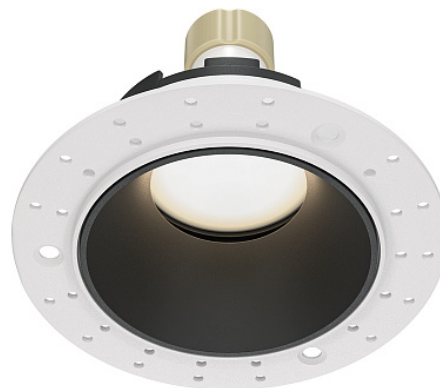

Downlight Share GU10x1 10W IP 20

Series: Share Article: DL051-U-2WB

Article	DL051-U-2WB
Brand	Technical
Collection	Downlight
Series	Share
Product type	Downlight
Fitting color	White and black
Fitting material	Aluminum
Light source	GU10
Number of lamps	1
IP protection	IP 20
Dimmable	No
Height	37
Voltage	AC 220-240
Diameter	102
Protection level	Class2
Warranty	2
Power	10
Volume	0.0005
Lamps included	No
Mounting bowl	No
Chain	No
The shape of the base	Round
Type of fastener	Built-in
Base diameter	75
Mounting hole depth	110

Base	Yes
Switch	No
Dome lamp switch	No
Fireproof	No
Dyed	No
Lampshade	No
Packing length	110
Net	0.12
Gross	0.13
Installation depth with lamp	110
Mounting hole depth	110
Mounting hole diameter	75
Mounting hole shape	Round
Mounting type	Built-in