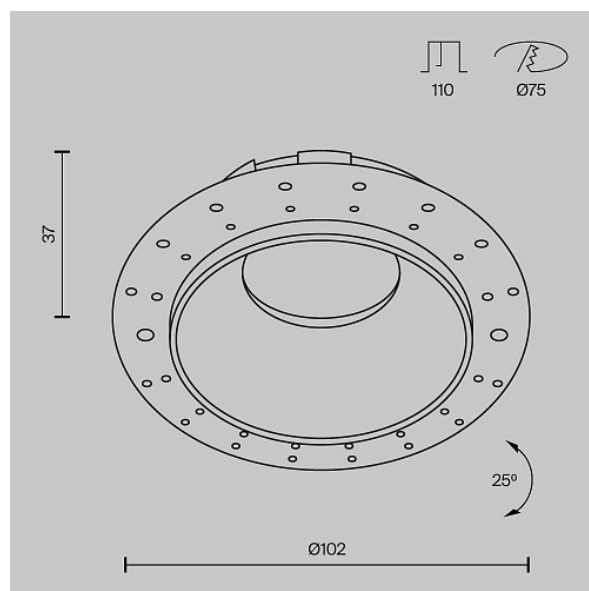

Downlight Share GU10x1 10W IP 20

Series: Share Article: DL051-U-2WB

Article	DL051-U-2WB
Brand	Technical
Collection	Downlight
Series	Share
Product type	Downlight
Fitting color	White and black
Fitting material	Aluminum
Light source	GU10
Number of lamps	1
IP protection	IP 20
Dimmable	No
Height	37
Voltage	AC 220-240
Diameter	102
Protection level	Class2
Warranty	2
Power	10
Volume	0.0005
Lamps included	No
Mounting bowl	No
Chain	No
The shape of the base	Round
Type of fastener	Built-in
Base diameter	75
Mounting hole depth	110

Base	Yes
Switch	No
Dome lamp switch	No
Fireproof	No
Dyed	No
Lampshade	No
Packing length	110
Net	0.12
Gross	0.13
Installation depth with lamp	110
Mounting hole depth	110
Mounting hole diameter	75
Mounting hole shape	Round
Mounting type	Built-in