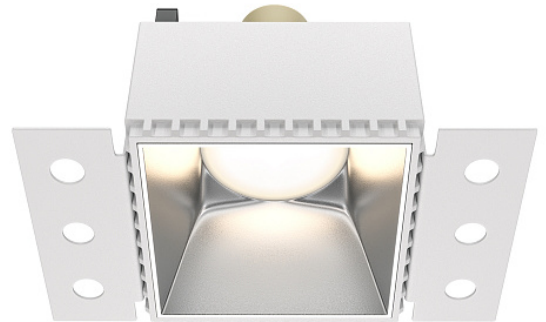

Downlight Share GU10x1 20W IP 20

Series: Share Article: DL051-01-GU10-SQ-WS

Article	DL051-01-GU10-SQ-WS
Brand	Technical
Collection	Downlight
Series	Share
Product type	Downlight
Fitting color	Matte silver
Fitting material	Aluminum and plastic
Light source	GU10
Number of lamps	1
IP protection	IP 20
Dimmable	No
Height	55
Width	75
Length	130
Voltage	AC 220-240
Protection level	Class2
Warranty	2
Power	20
Volume	0.0008
Lamps included	No
Mounting bowl	No
Chain	No
The shape of the base	Rectangular
Type of fastener	Built-in
Base	No

Switch	No
Dome lamp switch	No
Fireproof	No
Dyed	No
Lampshade	No
Packing length	135
Net	0.17
Gross	0.2
Installation depth with lamp	135
Mounting hole depth	135
Mounting hole length	90
Mounting Hole Width	80
Mounting hole shape	Rectangular
Mounting type	Built-in