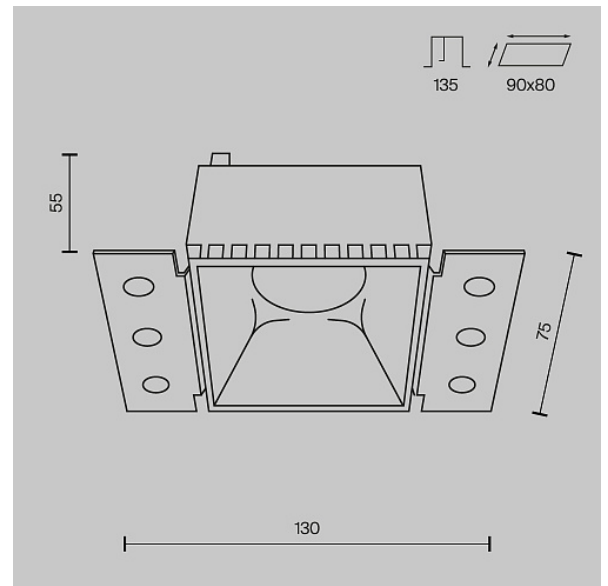

Downlight Share GU10x1 20W IP 20

Series: Share Article: DL051-01-GU10-SQ-WS

Article	DL051-01-GU10-SQ-WS
Brand	Technical
Collection	Downlight
Series	Share
Product type	Downlight
Fitting color	Matte silver
Fitting material	Aluminum and plastic
Light source	GU10
Number of lamps	1
IP protection	IP 20
Dimmable	No
Height	55
Width	75
Length	130
Voltage	AC 220-240
Protection level	Class2
Warranty	2
Power	20
Volume	0.0008
Lamps included	No
Mounting bowl	No
Chain	No
The shape of the base	Rectangular
Type of fastener	Built-in
Base	No

Switch	No
Dome lamp switch	No
Fireproof	No
Dyed	No
Lampshade	No
Packing length	135
Net	0.17
Gross	0.2
Installation depth with lamp	135
Mounting hole depth	135
Mounting hole length	90
Mounting Hole Width	80
Mounting hole shape	Rectangular
Mounting type	Built-in